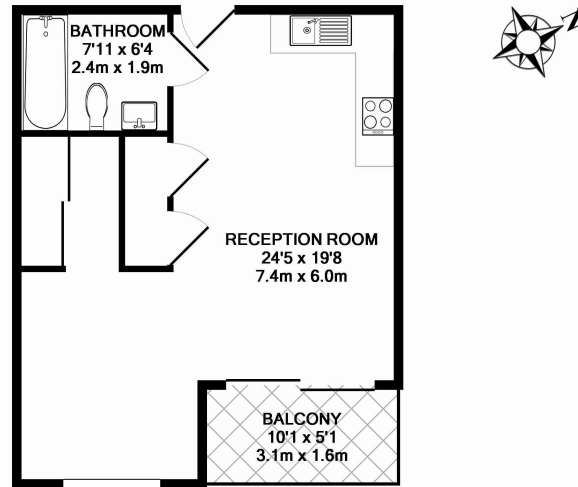

Wandsworth Road, Nine Elms, SW8

£600 per week, £2,600 per month + fees

www.benhams.com

00143-21BH.SW8 - 8TH FLOOR
TOTAL APPROX. FLOOR AREA 428 SQ.FT. (39.7 SQ.M.)

Score	Energy rating	Current	Potential
92+	A		
81-91	B	81 B	81 B
69-80	C		
55-68	D		
39-54	E		
21-38	F		
1-20	G		

London branches open six days a week Mon - Sat

Canary Wharf | City | Colindale | Dartmouth Park | Ealing | Fulham
Hammersmith | Hampstead | Highgate | Hyde Park | Kensington | Kew
Knightsbridge | Nine Elms | Shoreditch | Southall | Surrey Quays
Wapping | Wembley | White City | Woolwich

International offices

China | Hong Kong SAR | India | Indonesia | Qatar | Malaysia | Middle East | Pakistan
Singapore | South Africa | Thailand | Turkey