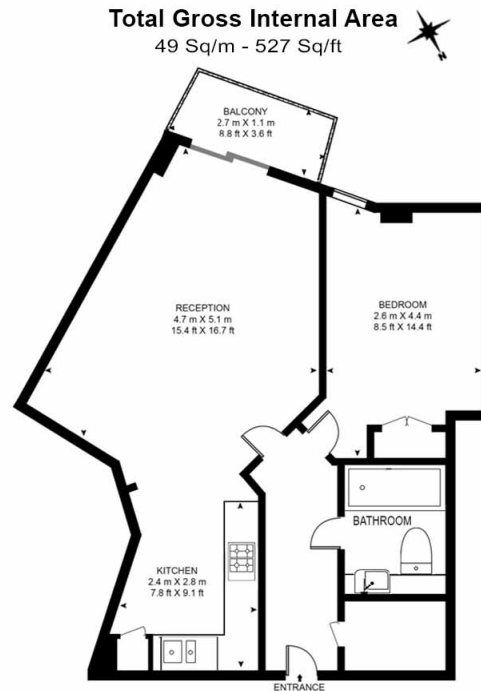

21 St George Wharf, Nine Elms, SW8

£500 per week, £2,167 per month + fees

www.benhams.com