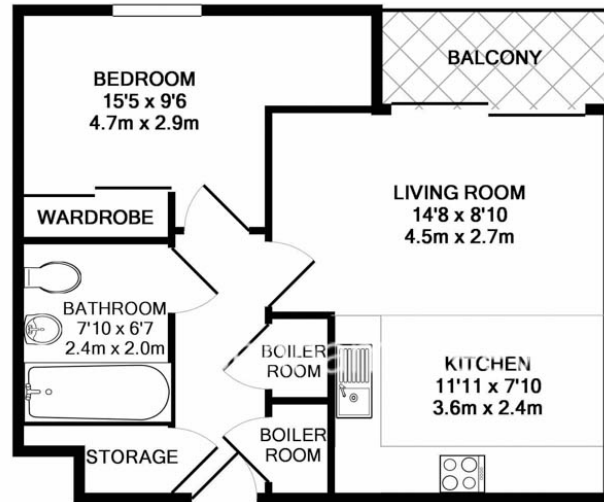

## Property features

**One double bedroom | One Bathroom | Balcony | Open planned living | Dishwasher | EPC-B | Concierge | Gym | Residence Lounge | Nearby Nine Elms Tube Station**

For more information about this property, please call our Nine Elms branch on

# Collet House, Nine Elms, SW8

£669 per week, £2,900 per month + fees

www.benhams.com

36.CH  
TOTAL APPROX. FLOOR AREA 485 SQ.FT. (45.1 SQ.M.)

Whilst every attempt has been made to ensure the accuracy of the floor plan contained here, measurements of doors, windows, rooms and any other items are approximate and no responsibility is taken for any error, omission, or mis-statement. This plan is for illustrative purposes only and should be used as such by any prospective purchaser. The services, systems and appliances shown have not been tested and no guarantee as to their operability or efficiency can be given  
Made with Metropix ©2017