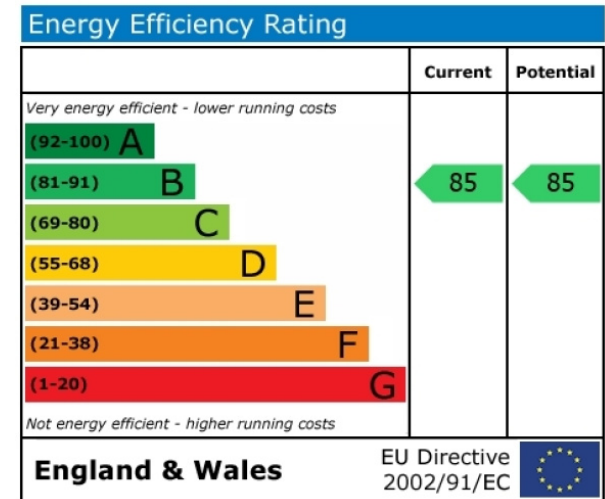

# Collet House, Nine Elms, SW8

£669 per week, £2,900 per month + fees

www.benhams.com

36.CH  
TOTAL APPROX. FLOOR AREA 485 SQ.FT. (45.1 SQ.M.)

Whilst every attempt has been made to ensure the accuracy of the floor plan contained here, measurements of doors, windows, rooms and any other items are approximate and no responsibility is taken for any error, omission, or mis-statement. This plan is for illustrative purposes only and should be used as such by any prospective purchaser. The services, systems and appliances shown have not been tested and no guarantee as to their operability or efficiency can be given  
Made with Metropix ©2017