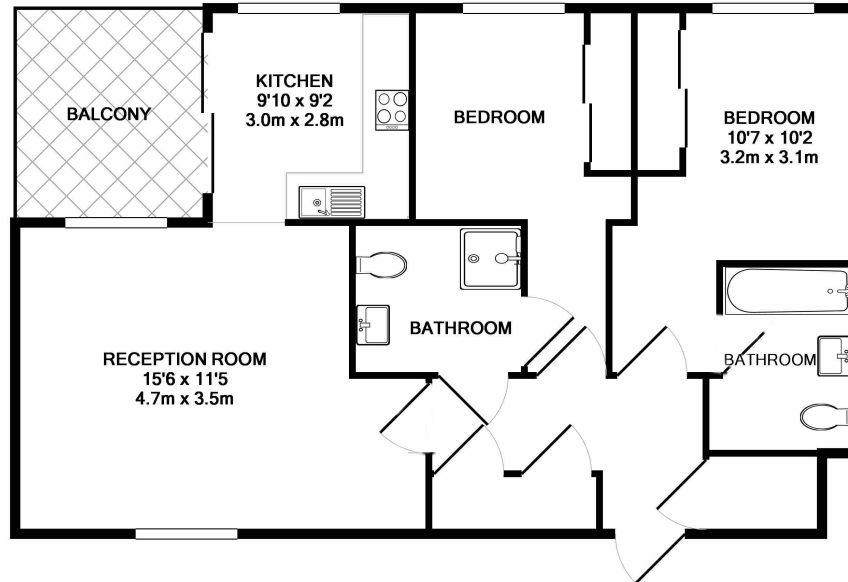

Holman Drive, Norwood Green, UB2

£416 per week, £1,803 per month + fees

www.benhams.com

TOTAL APPROX. FLOOR AREA 762 SQ.FT. (70.8 SQ.M.)