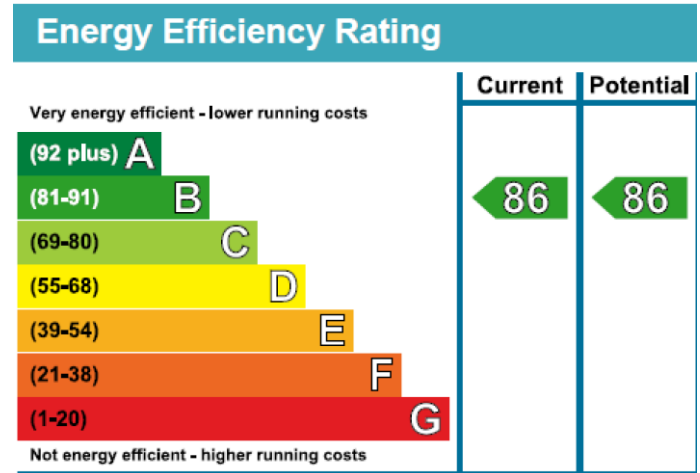

London branches open six days a week Mon - Sat

Canary Wharf | City | Colindale | Dartmouth Park | Ealing | Fulham
Hammersmith | Hampstead | Highgate | Hyde Park | Kensington | Kew
Knightsbridge | Nine Elms | Shoreditch | Southall | Surrey Quays
Wapping | Wembley | White City | Woolwich

International offices

China | Hong Kong SAR | India | Indonesia | Qatar | Malaysia | Middle East | Pakistan
Singapore | South Africa | Thailand | Turkey