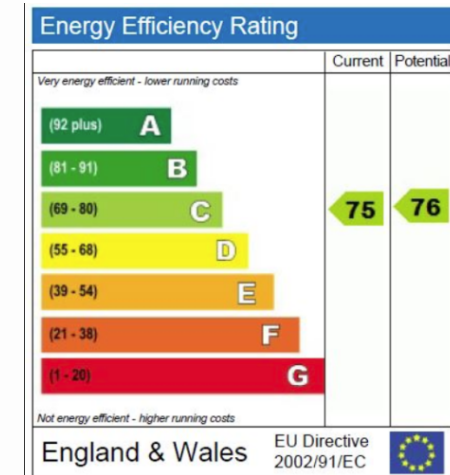

City Road, Old Street, EC1Y

£981 per week, £4,250 per month + fees

www.benhams.com

London branches open six days a week Mon - Sat

Canary Wharf | City | Colindale | Dartmouth Park | Ealing | Fulham
Hammersmith | Hampstead | Highgate | Hyde Park | Kensington | Kew
Knightsbridge | Nine Elms | Shoreditch | Southall | Surrey Quays
Wapping | Wembley | White City | Woolwich

International offices

China | Hong Kong SAR | India | Indonesia | Qatar | Malaysia | Middle East | Pakistan
Singapore | South Africa | Thailand | Turkey