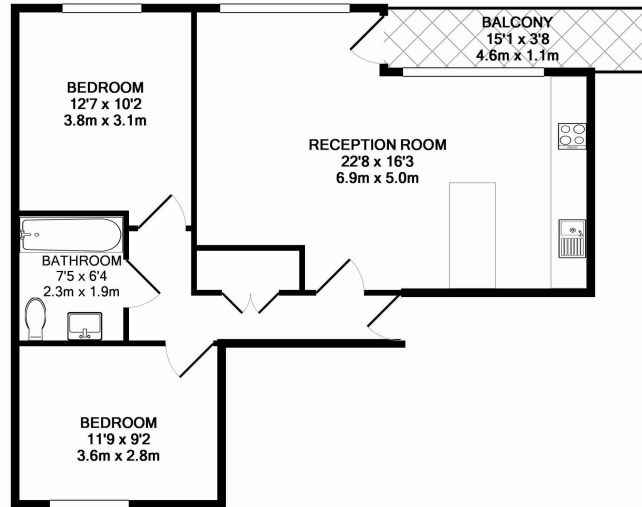

Westland Place, Old Street, N1

£600 per week, £2,600 per month + fees

www.benhams.com

0317-22WP.N1 - 2ND FLOOR
TOTAL APPROX. FLOOR AREA 662 SQ.FT. (61.5 SQ.M.)

Score	Energy rating	Current	Potential
92+	A		
81-91	B	82 B	82 B
69-80	C		
55-68	D		
39-54	E		
21-38	F		
1-20	G		

London branches open six days a week Mon - Sat

Canary Wharf | City | Colindale | Dartmouth Park | Ealing | Fulham
Hammersmith | Hampstead | Highgate | Hyde Park | Kensington | Kew
Knightsbridge | Nine Elms | Shoreditch | Southall | Surrey Quays
Wapping | Wembley | White City | Woolwich

International offices

China | Hong Kong SAR | India | Indonesia | Qatar | Malaysia | Middle East |
Singapore | South Africa | Thailand | Turkey