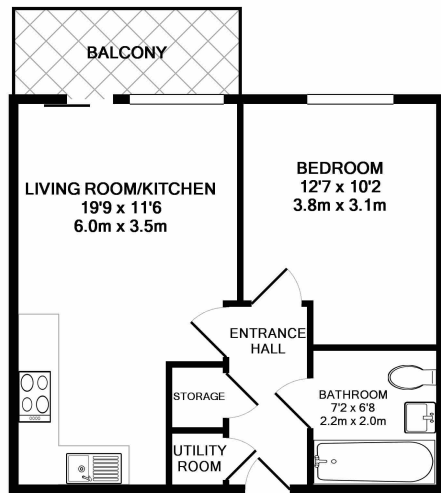

Kingfisher Heights, Pontoon Dock, E16

£427 per week, £1,850 per month + fees

www.benhams.com

173KH.E16 - 4TH FLOOR
TOTAL APPROX. FLOOR AREA 428 SQ.FT. (39.8 SQ.M.)

Score	Energy rating	Current	Potential
92+	A		
81-91	B	81 | B	81 | B
69-80	C		
55-68	D		
39-54	E		
21-38	F		
1-20	G		

London branches open six days a week Mon - Sat

Canary Wharf | City | Colindale | Dartmouth Park | Ealing | Fulham
Hammersmith | Hampstead | Highgate | Hyde Park | Kensington | Kew
Knightsbridge | Nine Elms | Shoreditch | Southall | Surrey Quays
Wapping | Wembley | White City | Woolwich

International offices

China | Hong Kong SAR | India | Indonesia | Qatar | Malaysia | Middle East |
Singapore | South Africa | Thailand | Turkey