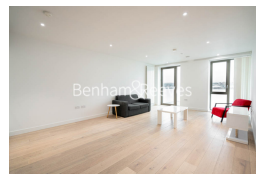

Laker House, Pontoon Dock, E16

£577 per week, £2,500 per month + fees

www.benhams.com

Score	Energy rating	Current	Potential
92+	A		
81-91	B	86 | B	86 | B
69-80	C		
55-68	D		
39-54	E		
21-38	F		
1-20	G		

London branches open six days a week Mon - Sat

Canary Wharf | City | Colindale | Dartmouth Park | Ealing | Fulham
Hammersmith | Hampstead | Highgate | Hyde Park | Kensington | Kew
Knightsbridge | Nine Elms | Shoreditch | Southall | Surrey Quays
Wapping | Wembley | White City | Woolwich

International offices

China | Hong Kong SAR | India | Indonesia | Qatar | Malaysia | Middle East |
Singapore | South Africa | Thailand | Turkey