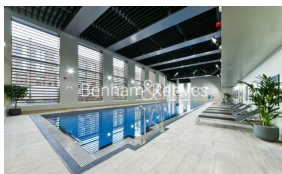

Laker House, Pontoon Dock, E16

£577 per week, £2,500 per month + fees

www.benhams.com

Score	Energy rating	Current	Potential
92+	A		
81-91	B	86 | B	86 | B
69-80	C		
55-68	D		
39-54	E		
21-38	F		
1-20	G		

London branches open six days a week Mon - Sat

Canary Wharf | City | Colindale | Dartmouth Park | Ealing | Fulham
Hammersmith | Hampstead | Highgate | Hyde Park | Kensington | Kew
Knightsbridge | Nine Elms | Shoreditch | Southall | Surrey Quays
Wapping | Wembley | White City | Woolwich

International offices

China | Hong Kong SAR | India | Indonesia | Qatar | Malaysia | Middle East |
Singapore | South Africa | Thailand | Turkey