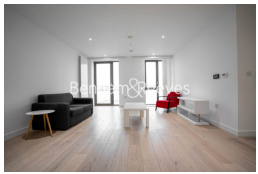

Laker House, Pontoon Dock, E16

£577 per week, £2,500 per month + fees

www.benhams.com

Score	Energy rating	Current	Potential
92+	A		
81-91	B	86 | B	86 | B
69-80	C		
55-68	D		
39-54	E		
21-38	F		
1-20	G		

London branches open six days a week Mon - Sat

Canary Wharf | City | Colindale | Dartmouth Park | Ealing | Fulham
Hammersmith | Hampstead | Highgate | Hyde Park | Kensington | Kew
Knightsbridge | Nine Elms | Shoreditch | Southall | Surrey Quays
Wapping | Wembley | White City | Woolwich

International offices

China | Hong Kong SAR | India | Indonesia | Qatar | Malaysia | Middle East |
Singapore | South Africa | Thailand | Turkey