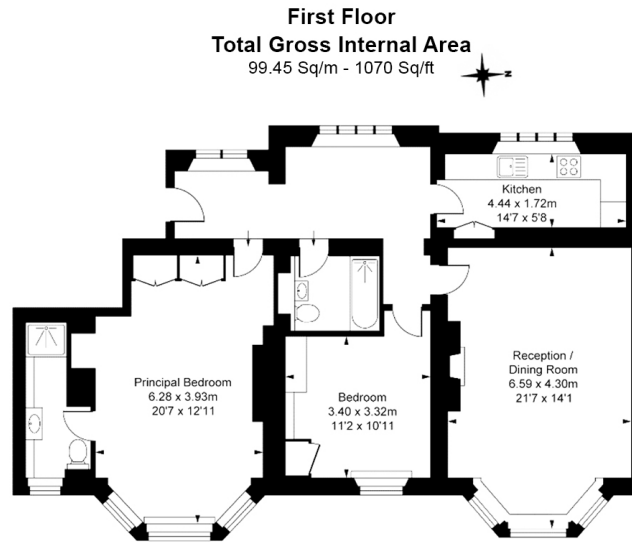

Albert Court, Prince Consort Road, SW7

£1,025 per week, £4,442 per month + fees

www.benhams.com

Score	Energy rating	Current	Potential
92+	A		
81-91	B		84 | B
69-80	C	76 | C	
55-68	D		
39-54	E		
21-38	F		
1-20	G		

London branches open six days a week Mon - Sat

Canary Wharf | City | Colindale | Dartmouth Park | Ealing | Fulham
Hammersmith | Hampstead | Highgate | Hyde Park | Kensington | Kew
Knightsbridge | Nine Elms | Shoreditch | Southall | Surrey Quays
Wapping | Wembley | White City | Woolwich

International offices

China | Hong Kong SAR | India | Indonesia | Qatar | Malaysia | Middle East |
Singapore | South Africa | Thailand | Turkey