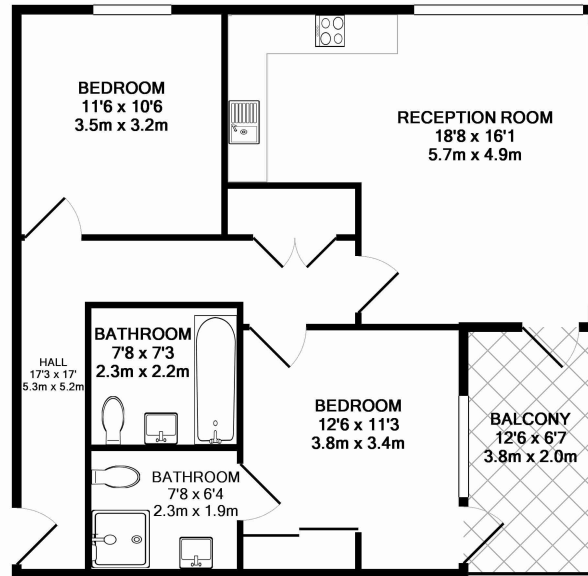

London Square, Putney, SW15

£600 per week, £2,600 per month + fees

www.benhams.com

00463-68PS.SW15 - 8TH FLOOR
TOTAL APPROX. FLOOR AREA 749 SQ.FT. (69.6 SQ.M.)

London branches open six days a week Mon - Sat

Canary Wharf | City | Colindale | Dartmouth Park | Ealing | Fulham
Hammersmith | Hampstead | Highgate | Hyde Park | Kensington | Kew
Knightsbridge | Nine Elms | Shoreditch | Southall | Surrey Quays
Wapping | Wembley | White City | Woolwich

International offices

China | Hong Kong SAR | India | Indonesia | Qatar | Malaysia | Middle East |
Singapore | South Africa | Thailand | Turkey

Benham & Reeves