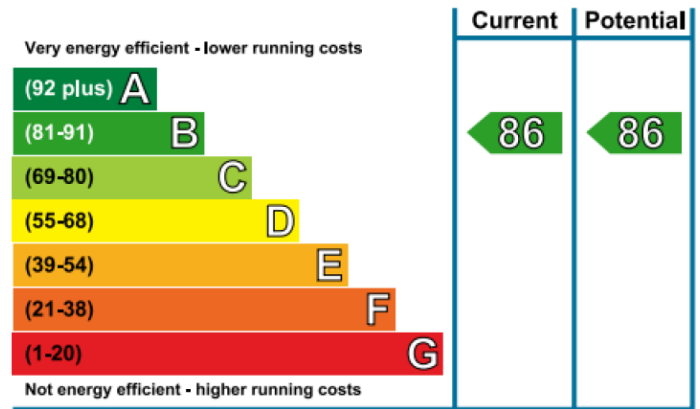

Energy Efficiency Rating

London branches open six days a week Mon - Sat

Canary Wharf | City | Colindale | Dartmouth Park | Ealing | Fulham
Hammersmith | Hampstead | Highgate | Hyde Park | Kensington | Kew
Knightsbridge | Nine Elms | Shoreditch | Southall | Surrey Quays
Wapping | Wembley | White City | Woolwich

International offices

China | Hong Kong SAR | India | Indonesia | Qatar | Malaysia | Middle East |
Singapore | South Africa | Thailand | Turkey