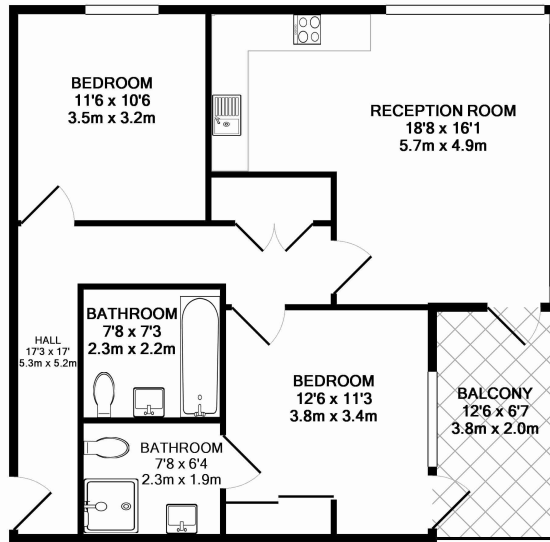

London Square, Putney, SW15

£600 per week, £2,600 per month + fees

www.benhams.com

00463-68PS.SW15 - 8TH FLOOR
TOTAL APPROX. FLOOR AREA 749 SQ.FT. (69.6 SQ.M.)