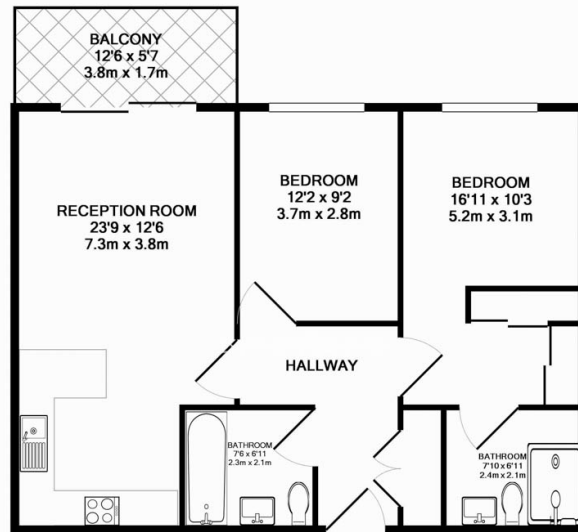

Stamford Square, Putney, SW15

£635 per week, £2,752 per month + fees

www.benhams.com