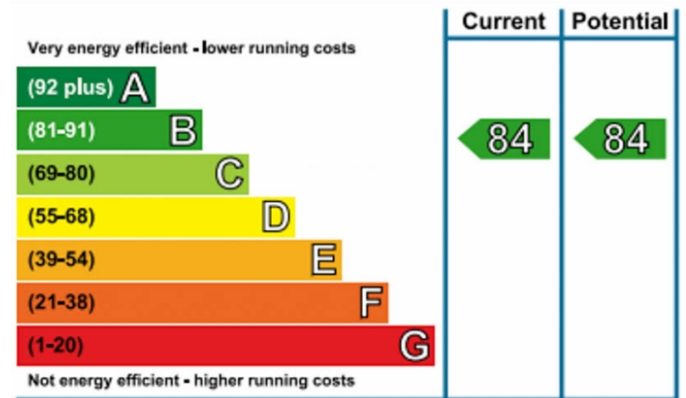

Energy Efficiency Rating

London branches open six days a week Mon - Sat

Canary Wharf | City | Colindale | Dartmouth Park | Ealing | Fulham
Hammersmith | Hampstead | Highgate | Hyde Park | Kensington | Kew
Knightsbridge | Nine Elms | Shoreditch | Southall | Surrey Quays
Wapping | Wembley | White City | Woolwich

International offices

China | Hong Kong SAR | India | Indonesia | Qatar | Malaysia | Middle East |
Singapore | South Africa | Thailand | Turkey

Benham & Reeves