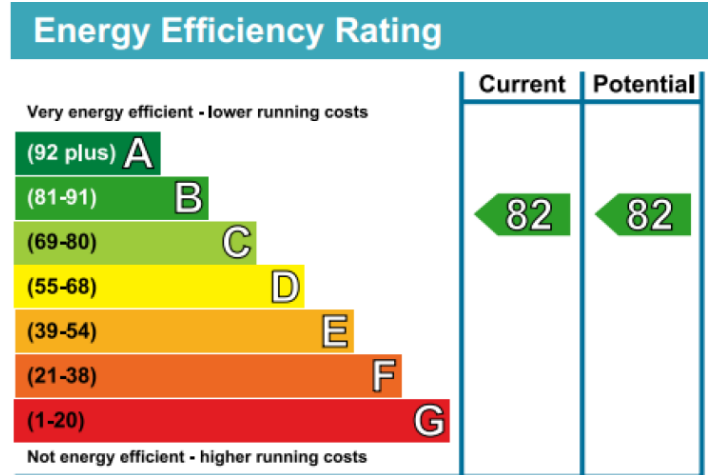

Benham & Reeves

Triton Tower, Regent's Park, NW1

£470 per week, £2,037 per month + fees

www.benhams.com

00062-701TB20BS.NW3 - 7TH FLOOR
TOTAL APPROX. FLOOR AREA 344 SQ.FT. (32.0 SQ.M.)

Whilst every attempt has been made to ensure the accuracy of the floor plan contained here, measurements of doors, windows, rooms and any other items are approximate and no responsibility is taken for any error, omission, or mis-statement. This plan is for illustrative purposes only and should be used as such by any prospective purchaser. The services, systems and appliances shown have not been tested and no guarantee as to their operability or efficiency can be given
Made with Metropix ©2015