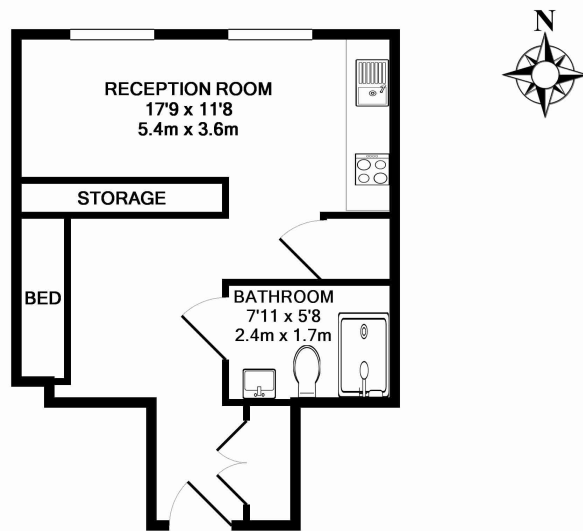

Please [click here](#) for full detail

Property features

Studio | Bathroom | Open Plan Reception | Furnished | Fitted Kitchen | EPC-B | Under floor Heating | Close to Central London | Warren Street Station

Benham & Reeves

Triton Tower, Regent's Park, NW1

£470 per week, £2,037 per month + fees

www.benhams.com

00062-701TB20BS.NW3 - 7TH FLOOR
TOTAL APPROX. FLOOR AREA 344 SQ.FT. (32.0 SQ.M.)

Whilst every attempt has been made to ensure the accuracy of the floor plan contained here, measurements of doors, windows, rooms and any other items are approximate and no responsibility is taken for any error, omission, or mis-statement. This plan is for illustrative purposes only and should be used as such by any prospective purchaser. The services, systems and appliances shown have not been tested and no guarantee as to their operability or efficiency can be given
Made with Metropix ©2015