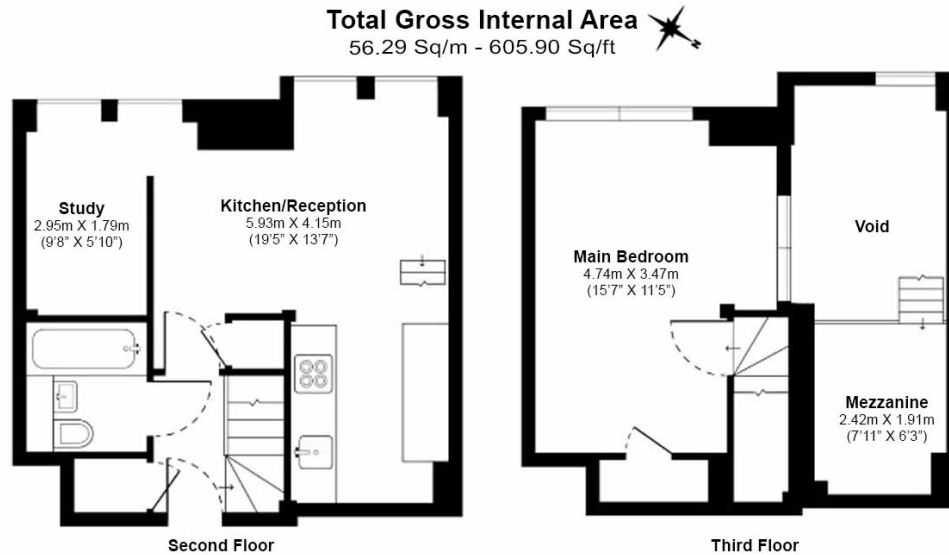

Cadogan Road, Royal Arsenal Riverside, SE18

£370 per week, £1,603 per month + fees

www.benhams.com