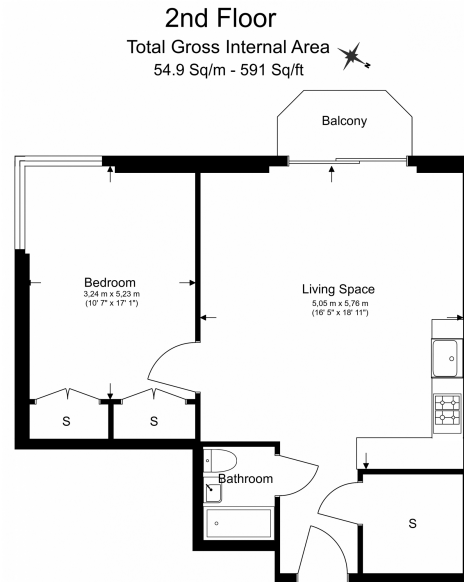

Brigadier Walk, Royal Arsenal Riverside, SE18

£577 per week, £2,500 per month + fees

www.benhams.com

Score	Energy rating	Current	Potential
92+	A		
81-91	B	86 B	86 B
69-80	C		
55-68	D		
39-54	E		
21-38	F		
1-20	G		

London branches open six days a week Mon - Sat

Canary Wharf | City | Colindale | Dartmouth Park | Ealing | Fulham
Hammersmith | Hampstead | Highgate | Hyde Park | Kensington | Kew
Knightsbridge | Nine Elms | Shoreditch | Southall | Surrey Quays
Wapping | Wembley | White City | Woolwich

International offices

China | Hong Kong SAR | India | Indonesia | Qatar | Malaysia | Middle East | Pakistan
Singapore | South Africa | Thailand | Turkey