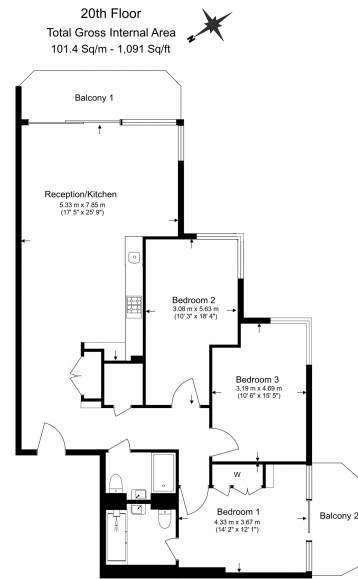

Brigadier Walk, Royal Arsenal Riverside, SE18

£831 per week, £3,600 per month + fees

www.benhams.com

Benham & Reeves

Score	Energy rating	Current	Potential
92+	A		
81-91	B	87 B	87 B
69-80	C		
55-68	D		
39-54	E		
21-38	F		
1-20	G		

London branches open six days a week Mon - Sat

Canary Wharf | City | Colindale | Dartmouth Park | Ealing | Fulham
Hammersmith | Hampstead | Highgate | Hyde Park | Kensington | Kew
Knightsbridge | Nine Elms | Shoreditch | Southall | Surrey Quays
Wapping | Wembley | White City | Woolwich

International offices

China | Hong Kong SAR | India | Indonesia | Qatar | Malaysia | Middle East | Pakistan
Singapore | South Africa | Thailand | Turkey

Benham & Reeves