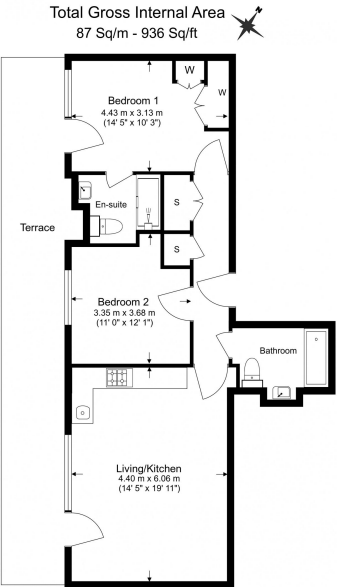

Duke of Wellington, Royal Arsenal Riverside, SE18

www.benhams.com

£554 per week, £2,401 per month + fees

Score	Energy rating	Current	Potential
92+	A		
81-91	B	83 B	83 B
69-80	C		
55-68	D		
39-54	E		
21-38	F		
1-20	G		

London branches open six days a week Mon - Sat

Canary Wharf | City | Colindale | Dartmouth Park | Ealing | Fulham
Hammersmith | Hampstead | Highgate | Hyde Park | Kensington | Kew
Knightsbridge | Nine Elms | Shoreditch | Southall | Surrey Quays
Wapping | Wembley | White City | Woolwich

International offices

China | Hong Kong SAR | India | Indonesia | Qatar | Malaysia | Middle East |
Singapore | South Africa | Thailand | Turkey