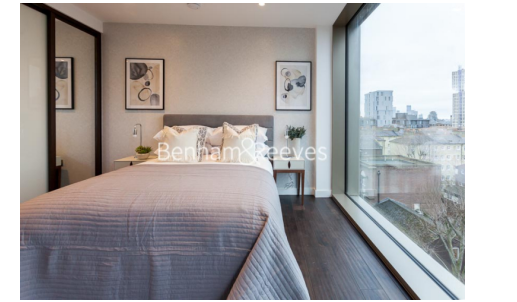

Benham & Reeves

Lavender Place, Royal Mint Gardens, E1

£795 per week, £3,445 per month + fees

 2 Bedrooms  1 Bathroom  Furnished

Luxury apartment situated within a highly sought after development. Located a short walk into The City and moments from Tower Hill (Underground), Tower Gateway (DLR) & Fenchurch Street (mainline railway) stations.

Please [click here](#) for full detail

Property features

Luxury Brand New Two Bedroom Apartment | Open Plan Reception With Balcony | Fitted Kitchen With Integrated Siemens Appliances | 2 Well Equipped Double Bedrooms | Bespoke Family Size Bathroom | EPC-B | Wood Floors, LED Mood Lighting, Underfloor Heating & Comfort | 24hr Concierge, Residents Lounge, Pool, Jacuzzi, Gym & Cinem | Short Walk To The City & St Katherine Docks & Close To Spita | Tower Hill Underground & Tower Gateway DLR Station

Benham & Reeves

Lavender Place, Royal Mint Gardens, E1

£795 per week, £3,445 per month + fees

www.benhams.com

APARTMENT L-05.05	
2 BEDROOM	
Living/Dining	5.8m x 4.4m / 19'0" x 14'4"
Master Bedroom	4.9m x 3.2m / 16'1" x 10'5"
Bedroom 2	2.9m x 4.5m / 9'5" x 14'8"
Total area	66 sq m / 711 sq ft
Balcony	10 sq m / 111 sq ft