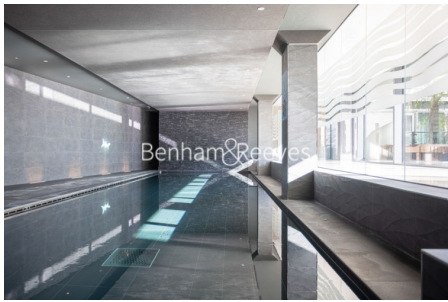

Please [click here](#) for full detail

Property features

Luxury Brand New Two Bedroom Apartment | Open Plan Reception With Balcony | Fitted Kitchen With Integrated Siemens Appliances | 2 Well Equipped Double Bedrooms | Bespoke Family Size Bathroom | EPC-B | Wood Floors, LED Mood Lighting, Underfloor Heating & Comfort | 24hr Concierge, Residents Lounge, Pool, Jacuzzi, Gym & Cinem | Short Walk To The City & St Katherine Docks & Close To Spita | Tower Hill Underground & Tower Gateway DLR Station

Benham & Reeves

Lavender Place, Royal Mint Gardens, E1

£795 per week, £3,445 per month + fees

www.benhams.com

APARTMENT L-05.05	
2 BEDROOM	
Living/Dining	5.8m x 4.4m / 19'0" x 14'4"
Master Bedroom	4.9m x 3.2m / 16'1" x 10'5"
Bedroom 2	2.9m x 4.5m / 9'5" x 14'8"
Total area	66 sq m / 711 sq ft
Balcony	10 sq m / 111 sq ft