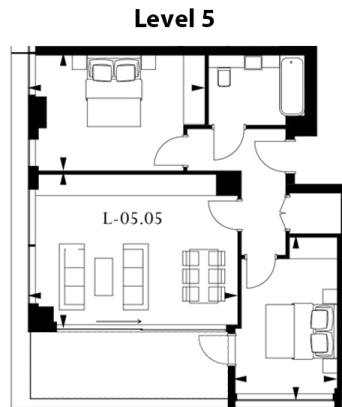

Lavender Place, Royal Mint Gardens, E1

£795 per week, £3,445 per month + fees

www.benhams.com

APARTMENT L-05.05	
2 BEDROOM	
Living/Dining	5.8m x 4.4m / 19'0" x 14'4"
Master Bedroom	4.9m x 3.2m / 16'1" x 10'5"
Bedroom 2	2.9m x 4.5m / 9'5" x 14'8"
Total area	66 sq m / 711 sq ft
Balcony	10 sq m / 111 sq ft