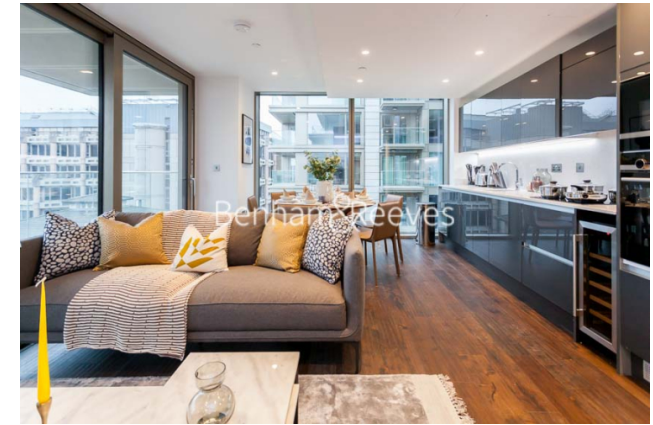

Please [click here](#) for full detail

Property features

Luxury Brand New Two Bedroom Apartment | Open Plan Reception With Balcony | Fitted Kitchen With Integrated Siemens Appliances | 2 Well Equipped Double Bedrooms | Bespoke Family Size Bathroom | EPC-B | Wood Floors, LED Mood Lighting, Underfloor Heating & Comfort | 24hr Concierge, Residents Lounge, Pool, Jacuzzi, Gym & Cinem | Short Walk To The City & St Katherine Docks & Close To Spita | Tower Hill Underground & Tower Gateway DLR Station

Benham & Reeves

Lavender Place, Royal Mint Gardens, E1

£795 per week, £3,445 per month + fees

www.benhams.com

APARTMENT L-05.05	
2 BEDROOM	
Living/Dining	5.8m x 4.4m / 19'0" x 14'4"
Master Bedroom	4.9m x 3.2m / 16'1" x 10'5"
Bedroom 2	2.9m x 4.5m / 9'5" x 14'8"
Total area	66 sq m / 711 sq ft
Balcony	10 sq m / 111 sq ft