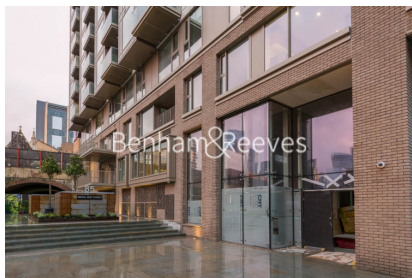

Benham & Reeves

**Lavender Place, Royal Mint Gardens, E1**

£640 per week, £2,773 per month + fees

 1 Bedroom    1 Bathroom    Furnished

Luxury 5th floor apartment with private East facing balcony, integrated heating, and cooling system with control panel, situated in a highly prestigious and exciting development with outstanding amenities and outside spaces, and superfast broadband is available. Perfectly located for Tower Gateway DLR and Tower Hill Underground stations

## Property features

**Luxury Brand New One Bedroom Apartment | Bespoke Bathroom | Superfast Broadband Connection Available\* | Integrated Heating & Cooling System | Private East Facing Balcony + Communal Terraces & Courtyards | EPC-B | 24 Hour Concierge Service | Gym, Heated Pool & Jacuzzi, Treatment Room | Yoga/Dance Studio, Residents Lounge with Reading Area | Near Tower Hill Underground Station, Tower Gateway DLR**

# Lavender Place, Royal Mint Gardens, E1

£640 per week, £2,773 per month + fees

www.benhams.com

Level 5

APARTMENT L-05.07	
1 BEDROOM	
Living/Dining	6.8m x 4.0m / 22'3" x 13'1"
Master Bedroom	5.6m x 2.8m / 18'4" x 9'2"
Total area	51 sq m / 547 sq ft
Balcony	5 sq m / 58 sq ft