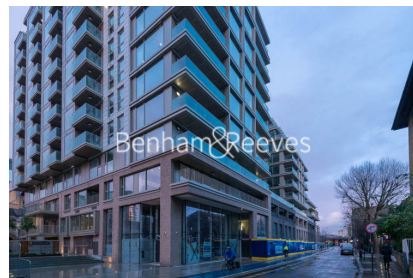

Benham & Reeves

**Lavender Place, Royal Mint Gardens, E1**

£640 per week, £2,773 per month + fees

 1 Bedroom    1 Bathroom    Furnished

Luxury 5th floor apartment with private East facing balcony, integrated heating, and cooling system with control panel, situated in a highly prestigious and exciting development with outstanding amenities and outside spaces, and superfast broadband is available. Perfectly located for Tower Gateway DLR and Tower Hill Underground stations

## Property features

**Luxury Brand New One Bedroom Apartment | Bespoke Bathroom | Superfast Broadband Connection Available\* | Integrated Heating & Cooling System | Private East Facing Balcony + Communal Terraces & Courtyards | EPC-B | 24 Hour Concierge Service | Gym, Heated Pool & Jacuzzi, Treatment Room | Yoga/Dance Studio, Residents Lounge with Reading Area | Near Tower Hill Underground Station, Tower Gateway DLR**

# Lavender Place, Royal Mint Gardens, E1

£640 per week, £2,773 per month + fees

www.benhams.com

Level 5

APARTMENT L-05.07	
1 BEDROOM	
Living/Dining	6.8m x 4.0m / 22'3" x 13'1"
Master Bedroom	5.6m x 2.8m / 18'4" x 9'2"
Total area	51 sq m / 547 sq ft
Balcony	5 sq m / 58 sq ft