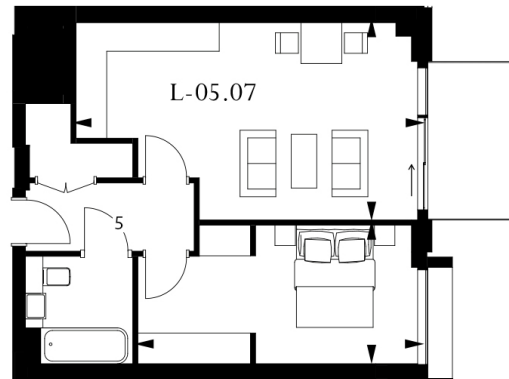

Lavender Place, Royal Mint Gardens, E1

£640 per week, £2,773 per month + fees

www.benhams.com

Level 5

APARTMENT L-05.07	
1 BEDROOM	
Living/Dining	6.8m x 4.0m / 22'3" x 13'1"
Master Bedroom	5.6m x 2.8m / 18'4" x 9'2"
Total area	51 sq m / 547 sq ft
Balcony	5 sq m / 58 sq ft