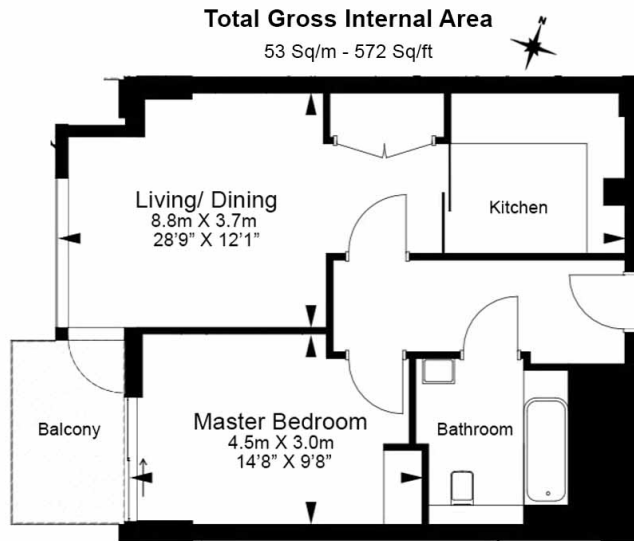

Rosemary Building, Royal Mint Gardens, E1

£675 per week, £2,925 per month + fees

www.benhams.com

Score	Energy rating	Current	Potential
92+	A		
81-91	B	84 | B	84 | B
69-80	C		
55-68	D		
39-54	E		
21-38	F		
1-20	G		

London branches open six days a week Mon - Sat

Canary Wharf | City | Colindale | Dartmouth Park | Ealing | Fulham
Hammersmith | Hampstead | Highgate | Hyde Park | Kensington | Kew
Knightsbridge | Nine Elms | Shoreditch | Southall | Surrey Quays
Wapping | Wembley | White City | Woolwich

International offices

China | Hong Kong SAR | India | Indonesia | Qatar | Malaysia | Middle East |
Singapore | South Africa | Thailand | Turkey