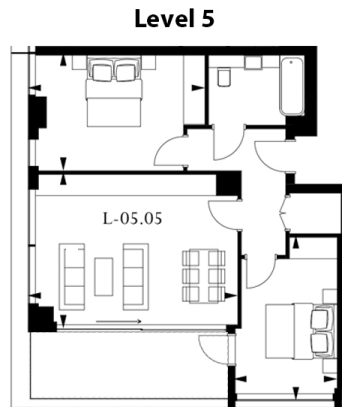

Lavender Place, Royal Mint Street, E1

£795 per week, £3,445 per month + fees

www.benhams.com

APARTMENT L-05.05	
2 BEDROOM	
Living/Dining	5.8m x 4.4m / 19'0" x 14'4"
Master Bedroom	4.9m x 3.2m / 16'1" x 10'5"
Bedroom 2	2.9m x 4.5m / 9'5" x 14'8"
Total area	66 sq m / 711 sq ft
Balcony	10 sq m / 111 sq ft