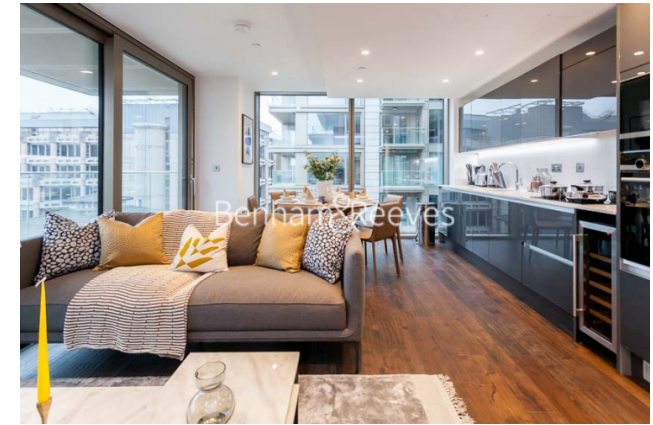

2 Bedrooms   1 Bathroom   Furnished

Luxury 2-bedroom apartment within the highly sought after Royal Mint Gardens development. Located within a short walk into The City and moments from DLR and London Underground stations

Please [click here](#) for full detail

Property features

Luxury 2 Bedroom Apartment | Open Plan Reception With Balcony | Fitted Kitchen With Integrated Siemens Appliances | 2 Well Equipped Double Bedrooms | Bespoke Family Size Bathroom | EPC-B | Wood Floors, LED Mood Lighting, Underfloor Heating & Comfort | 24hr Concierge, Residents Lounge, Pool, Jacuzzi, Gym, Cinema | Communal Roof & Lower Terraces & Recreation Room | Nearby Tower Hill Underground & Tower Gateway DLR Stations

For more information about this property, please call our Wapping branch on

020 7680 8900

Redress & Client Money Protection :

Benham and Reeves are members of The Property Ombudsman redress scheme and have Client Money protection with ARLA Propertymark. You can find more information on our website at <https://www.benhams.com/membership/>

Benham & Reeves