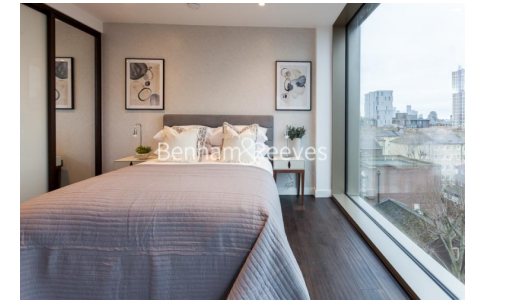

## Lavender Place, Royal Mint Street, E1

£795 per week, £3,445 per month + fees

 2 Bedrooms    1 Bathroom    Furnished

Luxury 2-bedroom apartment within the highly sought after Royal Mint Gardens development. Located within a short walk into The City and moments from DLR and London Underground stations

## Property features

**Luxury 2 Bedroom Apartment | Open Plan Reception With Balcony | Fitted Kitchen With Integrated Siemens Appliances | 2 Well Equipped Double Bedrooms | Bespoke Family Size Bathroom | EPC-B | Wood Floors, LED Mood Lighting, Underfloor Heating & Comfort | 24hr Concierge, Residents Lounge, Pool, Jacuzzi, Gym, Cinema | Communal Roof & Lower Terraces & Recreation Room | Nearby Tower Hill Underground & Tower Gateway DLR Stations**

# Lavender Place, Royal Mint Street, E1

£795 per week, £3,445 per month + fees

www.benhams.com

APARTMENT L-05.05	
2 BEDROOM	
Living/Dining	5.8m x 4.4m / 19'0" x 14'4"
Master Bedroom	4.9m x 3.2m / 16'1" x 10'5"
Bedroom 2	2.9m x 4.5m / 9'5" x 14'8"
Total area	66 sq m / 711 sq ft
Balcony	10 sq m / 111 sq ft