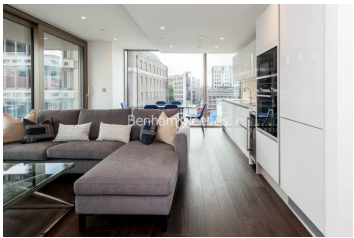

Benham & Reeves

Lavender Place, Royal Mint Street, E1

£830 per week, £3,597 per month + fees

 2 Bedrooms  1 Bathroom  Furnished

Luxury apartment situated within highly sought after development with stunning amenities, a short walk into The City and moments from Tower Gateway DLR and Tower Hill Underground stations.

Please [click here](#) for full detail

Property features

Luxury Two Bedroom Apartment | Open Plan Reception With Balcony | Fitted Kitchen With Integrated Siemens Appliances | 2 Well Equipped Double Bedrooms | Bespoke Family Size Bathroom | EPC-B | Wood Floors, LED Mood Lighting, Underfloor Heating | 24hr Concierge, Residents Lounge, Pool, Jacuzzi, Gym & Cinema | Communal Roof & Lower Terraces & Recreation Room | Near Tower Hill Underground Station, Tower Gateway DLR

Benham & Reeves

Lavender Place, Royal Mint Street, E1

£830 per week, £3,597 per month + fees

www.benhams.com

Level 3

APARTMENT R-03.05
2 BEDROOM
Living/Dining 6.0m x 4.3m / 19'7" x 14'1"
Master Bedroom 2.9m x 4.8m / 9'5" x 15'8"
Bedroom 2 4.3m x 3.1m / 14'1" x 10'2"
Total area 68 sq m / 735 sq ft
Balcony 10 sq m / 111 sq ft