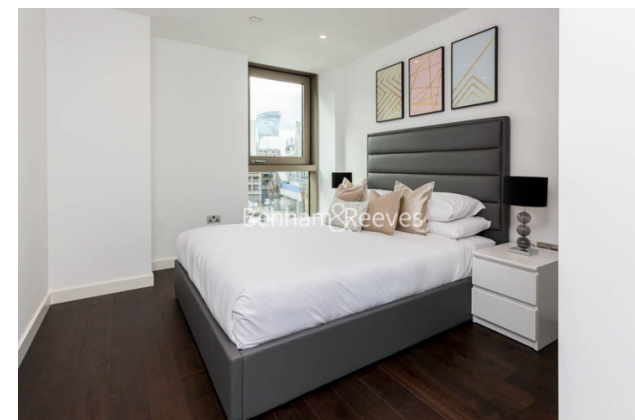

Benham & Reeves

Lavender Place, Royal Mint Street, E1

£830 per week, £3,597 per month + fees

 2 Bedrooms  1 Bathroom  Furnished

Luxury apartment situated within highly sought after development with stunning amenities, a short walk into The City and moments from Tower Gateway DLR and Tower Hill Underground stations.

Please [click here](#) for full detail

Property features

Luxury Two Bedroom Apartment | Open Plan Reception With Balcony | Fitted Kitchen With Integrated Siemens Appliances | 2 Well Equipped Double Bedrooms | Bespoke Family Size Bathroom | EPC-B | Wood Floors, LED Mood Lighting, Underfloor Heating | 24hr Concierge, Residents Lounge, Pool, Jacuzzi, Gym & Cinema | Communal Roof & Lower Terraces & Recreation Room | Near Tower Hill Underground Station, Tower Gateway DLR

Benham & Reeves

Lavender Place, Royal Mint Street, E1

£830 per week, £3,597 per month + fees

www.benhams.com

Level 3

APARTMENT R-03.05
2 BEDROOM
Living/Dining 6.0m x 4.3m / 19'7" x 14'1"
Master Bedroom 2.9m x 4.8m / 9'5" x 15'8"
Bedroom 2 4.3m x 3.1m / 14'1" x 10'2"
Total area 68 sq m / 735 sq ft
Balcony 10 sq m / 111 sq ft