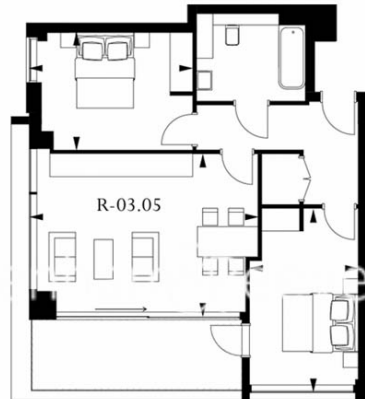

Lavender Place, Royal Mint Street, E1

£830 per week, £3,597 per month + fees

www.benhams.com

Level 3

APARTMENT R-03.05
2 BEDROOM
Living/Dining 6.0m x 4.3m / 19'7" x 14'1"
Master Bedroom 2.9m x 4.8m / 9'5" x 15'8"
Bedroom 2 4.3m x 3.1m / 14'1" x 10'2"
Total area 68 sq m / 735 sq ft
Balcony 10 sq m / 111 sq ft