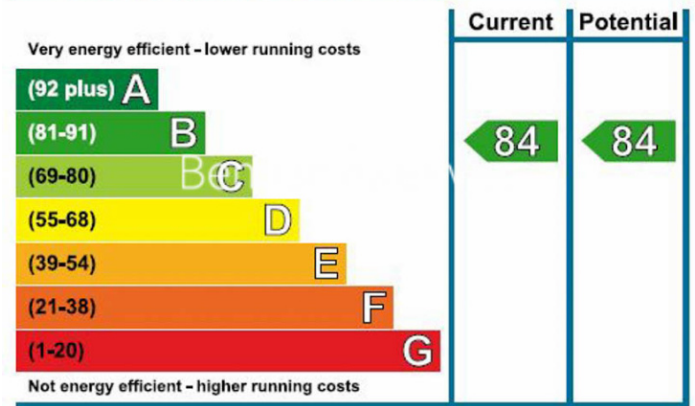

Energy Efficiency Rating

London branches open six days a week Mon - Sat

Canary Wharf | City | Colindale | Dartmouth Park | Ealing | Fulham
Hammersmith | Hampstead | Highgate | Hyde Park | Kensington | Kew
Knightsbridge | Nine Elms | Shoreditch | Southall | Surrey Quays
Wapping | Wembley | White City | Woolwich

International offices

China | Hong Kong SAR | India | Indonesia | Qatar | Malaysia | Middle East | Pakistan
Singapore | South Africa | Thailand | Turkey