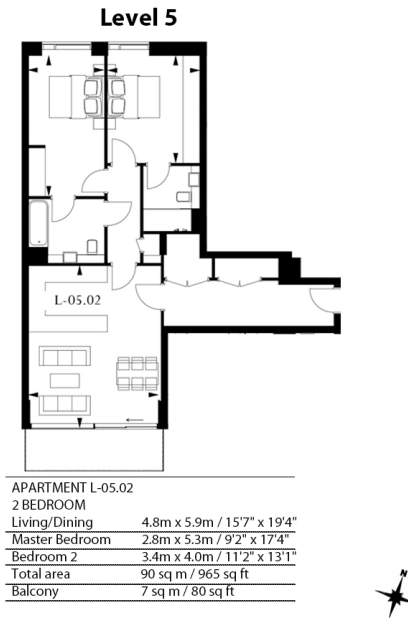

Lavender Place, Royal Mint Street, E1

£830 per week, £3,597 per month + fees

www.benhams.com