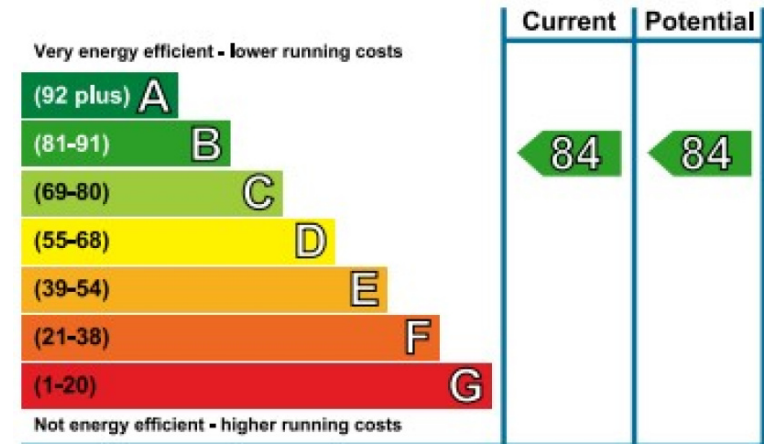

Lavender Place, Royal Mint Street, E1

£830 per week, £3,597 per month + fees

www.benhams.com