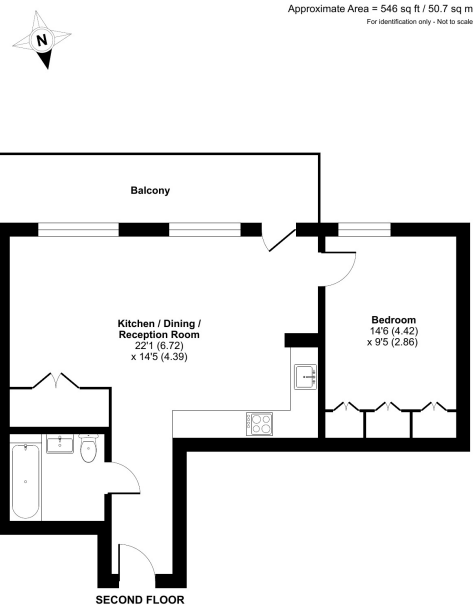

Riverscape Walk, Royal Wharf, E16

£496 per week, £2,149 per month + fees

www.benhams.com

Score	Energy rating	Current	Potential
92+	A		
81-91	B	85 B	85 B
69-80	C		
55-68	D		
39-54	E		
21-38	F		
1-20	G		

London branches open six days a week Mon - Sat

Canary Wharf | City | Colindale | Dartmouth Park | Ealing | Fulham
Hammersmith | Hampstead | Highgate | Hyde Park | Kensington | Kew
Knightsbridge | Nine Elms | Shoreditch | Southall | Surrey Quays
Wapping | Wembley | White City | Woolwich

International offices

China | Hong Kong SAR | India | Indonesia | Qatar | Malaysia | Middle East |
Singapore | South Africa | Thailand | Turkey