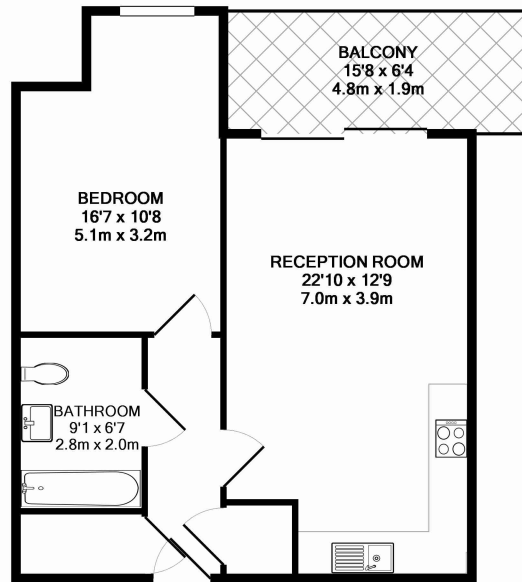

Caspian Apartments, Salton Square, E14

£381 per week, £1,651 per month + fees

www.benhams.com

00823-207CW.E14 - 2ND FLOOR
TOTAL APPROX. FLOOR AREA 586 SQ.FT. (54.4 SQ.M.)

London branches open six days a week Mon - Sat

Canary Wharf | City | Colindale | Dartmouth Park | Ealing | Fulham
Hammersmith | Hampstead | Highgate | Hyde Park | Kensington | Kew
Knightsbridge | Nine Elms | Shoreditch | Southall | Surrey Quays
Wapping | Wembley | White City | Woolwich

International offices

China | Hong Kong SAR | India | Indonesia | Qatar | Malaysia | Middle East |
Singapore | South Africa | Thailand | Turkey

Benham & Reeves