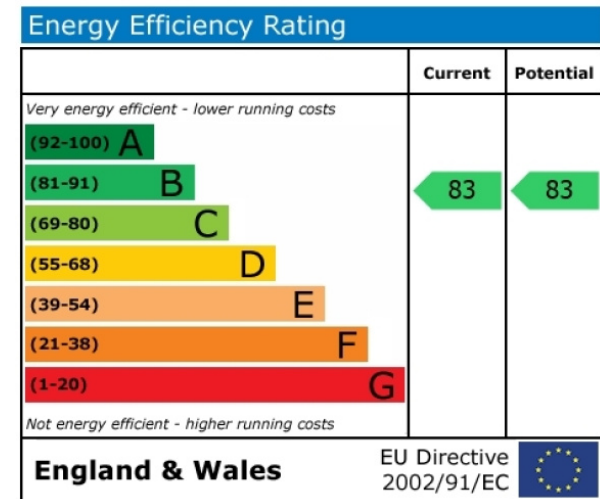

Caspian Apartments, Salton Square, E14

£381 per week, £1,651 per month + fees

www.benhams.com

00823-207CW.E14 - 2ND FLOOR
TOTAL APPROX. FLOOR AREA 586 SQ.FT. (54.4 SQ.M.)

London branches open six days a week Mon - Sat

Canary Wharf | City | Colindale | Dartmouth Park | Ealing | Fulham
Hammersmith | Hampstead | Highgate | Hyde Park | Kensington | Kew
Knightsbridge | Nine Elms | Shoreditch | Southall | Surrey Quays
Wapping | Wembley | White City | Woolwich

International offices

China | Hong Kong SAR | India | Indonesia | Qatar | Malaysia | Middle East |
Singapore | South Africa | Thailand | Turkey

Benham & Reeves