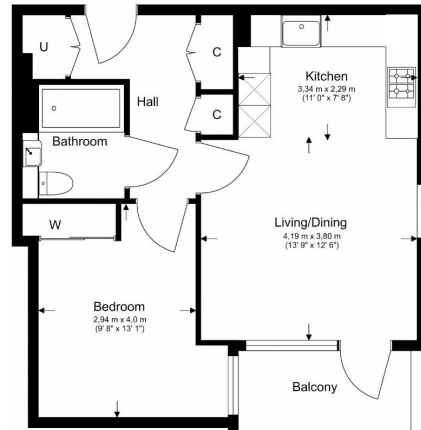

Newell House, Samara Drive, UB1

£369 per week, £1,599 per month + fees

www.benhams.com

Ground Floor
Total Gross Internal Area
49.5 Sq/m - 533 Sq/ft

Benham & Reeves

Score	Energy rating	Current	Potential
92+	A		
81-91	B	83 B	83 B
69-80	C		
55-68	D		
39-54	E		
21-38	F		
1-20	G		

London branches open six days a week Mon - Sat

Canary Wharf | City | Colindale | Dartmouth Park | Ealing | Fulham
Hammersmith | Hampstead | Highgate | Hyde Park | Kensington | Kew
Knightsbridge | Nine Elms | Shoreditch | Southall | Surrey Quays
Wapping | Wembley | White City | Woolwich

International offices

China | Hong Kong SAR | India | Indonesia | Qatar | Malaysia | Middle East |
Singapore | South Africa | Thailand | Turkey

Benham & Reeves