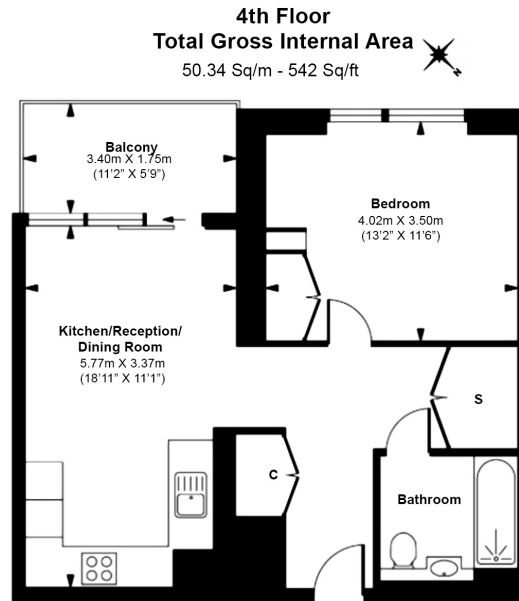

Valentine House, Sands End Lane, SW6

£650 per week, £2,817 per month + fees

www.benhams.com