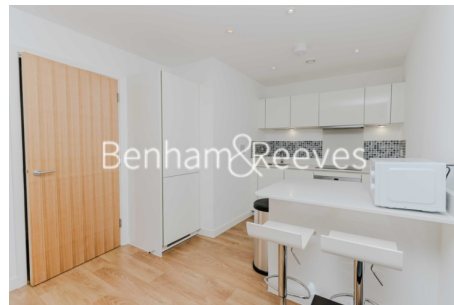

Benham & Reeves

Ceram Court, Seven Sea Gardens, E3

£425 per week, £1,842 per month + fees

 1 Bedroom  1 Bathroom  Furnished

Tastefully, well maintained apartment, with lift access and beautifully landscaped communal gardens, situated in a desirable development located within walking distance from Langdon Park DLR station, providing excellent connectivity to Canary Wharf and the City

Please [click here](#) for full detail

Property features

Good sized 485sqft 1bedroom apartment | Modern open plan counter kitchen with all kitchen equipment | Large fridge freezer, dishwasher, oven, microwave, electric | Spacious living room with direct access to Private balcony | Spacious bedroom with built in floor to ceil wardrobe | EPC- C | Utility space with HIU, Washer dryer, Openreach broadband | Beautiful modern bathroom with bath tub | Maintained in an excellent condition | Walking distance to DLR Langdon Park station

Benham & Reeves

Ceram Court, Seven Sea Gardens, E3

£425 per week, £1,842 per month + fees

www.benhams.com

Benham & Reeves

Floor Plan measurements are approximate and are for illustrative purposes only. While we do not doubt the floor plans accuracy, we make no guarantee, warranty or representation as to the accuracy and completeness of the floor plan.