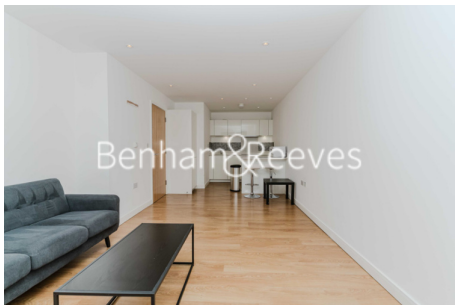

Benham & Reeves

Ceram Court, Seven Sea Gardens, E3

£425 per week, £1,842 per month + fees

 1 Bedroom  1 Bathroom  Furnished

Tastefully, well maintained apartment, with lift access and beautifully landscaped communal gardens, situated in a desirable development located within walking distance from Langdon Park DLR station, providing excellent connectivity to Canary Wharf and the City

Please [click here](#) for full detail

Property features

Good sized 485sqft 1bedroom apartment | Modern open plan counter kitchen with all kitchen equipment | Large fridge freezer, dishwasher, oven, microwave, electric | Spacious living room with direct access to Private balcony | Spacious bedroom with built in floor to ceil wardrobe | EPC- C | Utility space with HIU, Washer dryer, Openreach broadband | Beautiful modern bathroom with bath tub | Maintained in an excellent condition | Walking distance to DLR Langdon Park station

Benham & Reeves

Ceram Court, Seven Sea Gardens, E3

£425 per week, £1,842 per month + fees

www.benhams.com

Benham & Reeves

Floor Plan measurements are approximate and are for illustrative purposes only. While we do not doubt the floor plans accuracy, we make no guarantee, warranty or representation as to the accuracy and completeness of the floor plan.