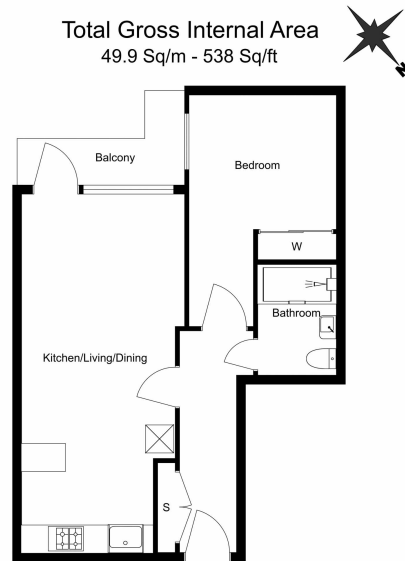

Ceram Court, Seven Sea Gardens, E3

£425 per week, £1,842 per month + fees

www.benhams.com

Benham & Reeves

Score	Energy rating	Current	Potential
92+	A		
81-91	B		
69-80	C	79 C	79 C
55-68	D		
39-54	E		
21-38	F		
1-20	G		

London branches open six days a week Mon - Sat

Canary Wharf | City | Colindale | Dartmouth Park | Ealing | Fulham
Hammersmith | Hampstead | Highgate | Hyde Park | Kensington | Kew
Knightsbridge | Nine Elms | Shoreditch | Southall | Surrey Quays
Wapping | Wembley | White City | Woolwich

International offices

China | Hong Kong SAR | India | Indonesia | Qatar | Malaysia | Middle East |
Singapore | South Africa | Thailand | Turkey