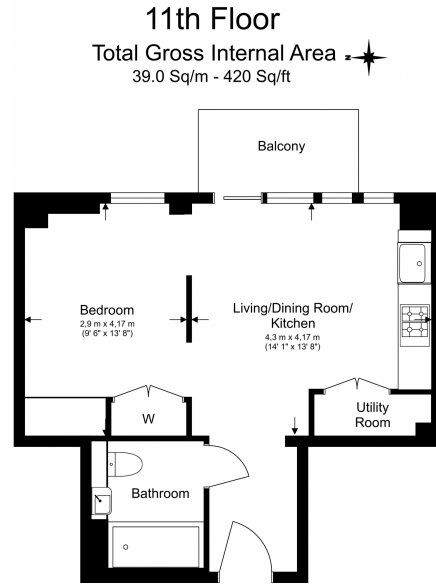

Bouchon Point, Silk District, E1

£508 per week, £2,201 per month + fees

www.benhams.com

Score	Energy rating	Current	Potential
92+	A		
81-91	B	84 B	84 B
69-80	C		
55-68	D		
39-54	E		
21-38	F		
1-20	G		

London branches open six days a week Mon - Sat

Canary Wharf | City | Colindale | Dartmouth Park | Ealing | Fulham
Hammersmith | Hampstead | Highgate | Hyde Park | Kensington | Kew
Knightsbridge | Nine Elms | Shoreditch | Southall | Surrey Quays
Wapping | Wembley | White City | Woolwich

International offices

China | Hong Kong SAR | India | Indonesia | Qatar | Malaysia | Middle East | Pakistan
Singapore | South Africa | Thailand | Turkey