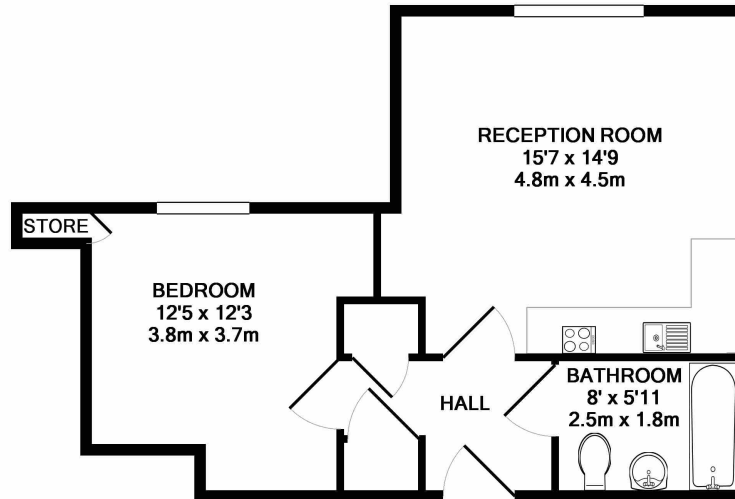

## Property features

**One Bedroom | One Bathroom | Reception | Furnished | Fitted Kitchen | EPC-C | 472 Sq Ft | Bespoke Features | Close To St Pauls, Farringdon, Barbican & Chancery Lane | St Pauls (Central Line) & Farringdon Station**

# Cock Lane, Snow Hill, EC1A

£600 per week, £2,600 per month + fees

www.benhams.com

301TBA.EC1A  
TOTAL APPROX. FLOOR AREA 463 SQ.FT. (43.0 SQ.M.)

Whilst every attempt has been made to ensure the accuracy of the floor plan contained here, measurements of doors, windows, rooms and any other items are approximate and no responsibility is taken for any error, omission, or mis-statement. This plan is for illustrative purposes only and should be used as such by any prospective purchaser. The services, systems and appliances shown have not been tested and no guarantee as to their operability or efficiency can be given  
Made with Metropix ©2017