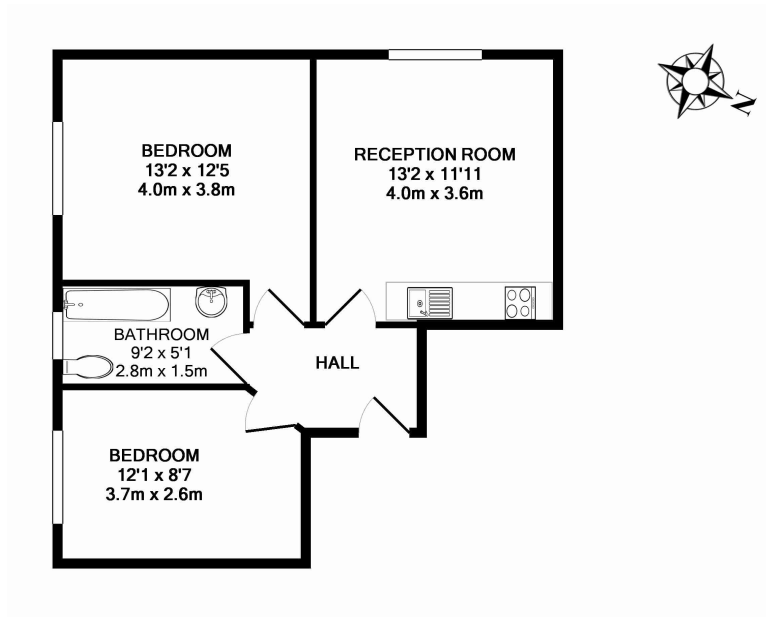

Please [click here](#) for full detail

Property features

Studio, 1 & 2 Bedrooms | Fully-Fitted Kitchens | Fitness Suite & Spa | Weekly Linen Change | On-site Laundrette | EPC-C | Rent Includes All Utilities | Full-Time Porter | On-Site Resident Manager | South Kensington & Gloucester Road Stations

Benham & Reeves

Roland House, South Kensington, SW7

£770 per week, £3,337 per month + fees

www.benhams.com

2BEDS - RH.OBS.SW7
 TOTAL APPROX. FLOOR AREA 490 SQ.FT. (45.5 SQ.M.)
 Whilst every attempt has been made to ensure the accuracy of the floor plan contained here, measurements of doors, windows, rooms and any other items are approximate and no responsibility is taken for any error, omission, or mis-statement. This plan is for illustrative purposes only and should be used as such by any prospective purchaser. The services, systems and appliances shown have not been tested and no guarantee as to their operability or efficiency can be given
 Made with Metropix ©2016