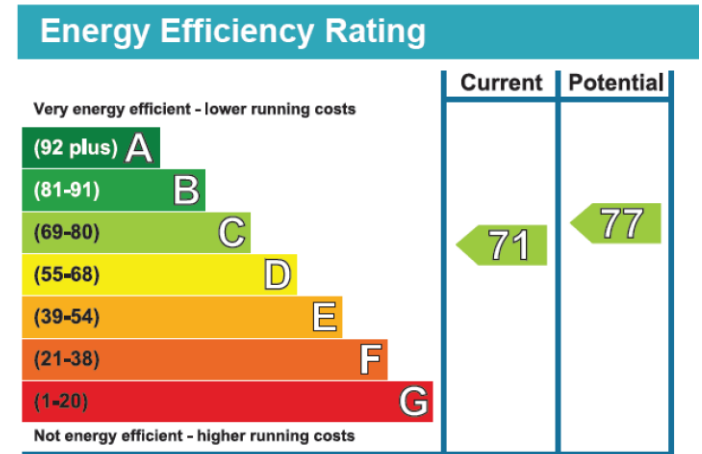

Benham & Reeves

Roland House, South Kensington, SW7

£770 per week, £3,337 per month + fees

www.benhams.com

2BEDS - RH.OBS.SW7
 TOTAL APPROX. FLOOR AREA 490 SQ.FT. (45.5 SQ.M.)
 Whilst every attempt has been made to ensure the accuracy of the floor plan contained here, measurements of doors, windows, rooms and any other items are approximate and no responsibility is taken for any error, omission, or mis-statement. This plan is for illustrative purposes only and should be used as such by any prospective purchaser. The services, systems and appliances shown have not been tested and no guarantee as to their operability or efficiency can be given
 Made with Metropix ©2016