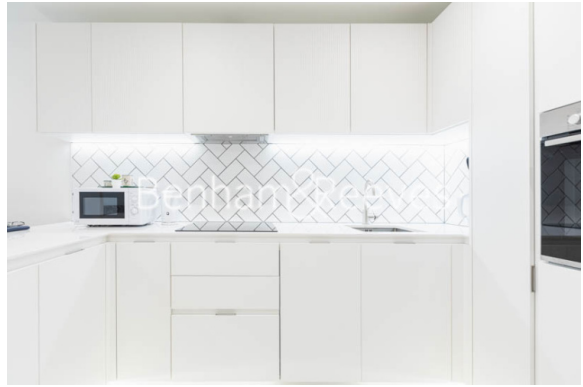

Greenleaf Walk, Southall, UB1

£289 per week, £1,252 per month + fees

www.benhams.com

Ground Floor
Approx gross internal area: 409sq/ft - 38sq/m

Kitchen/Living Room	2.96m x 6.55m	9' 8" x 21' 6"
Bedroom	2.75m x 3.26m	9' 0" x 10' 8"

Score	Energy rating	Current	Potential
92+	A		
81-91	B	82 | B	82 | B
69-80	C		
55-68	D		
39-54	E		
21-38	F		
1-20	G		

London branches open six days a week Mon - Sat

Canary Wharf | City | Colindale | Dartmouth Park | Ealing | Fulham
Hammersmith | Hampstead | Highgate | Hyde Park | Kensington | Kew
Knightsbridge | Nine Elms | Shoreditch | Southall | Surrey Quays
Wapping | Wembley | White City | Woolwich

International offices

China | Hong Kong SAR | India | Indonesia | Qatar | Malaysia | Middle East |
Singapore | South Africa | Thailand | Turkey