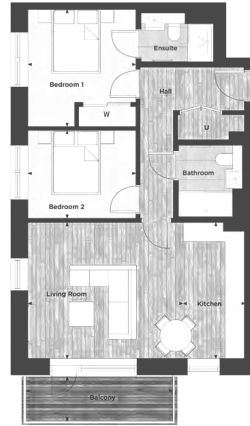

Greenleaf Walk, Southall, UB1

£485 per week, £2,102 per month + fees

www.benhams.com

6th Floor
Approx gross internal area: 768sq/ft - 71sq/m

Kitchen	1.92m x 4.24m	6' 4" x 13' 11"
Living Room	4.82m x 4.24m	15' 10" x 11' 4"
Bedroom 1	3.35m x 3.65m	11' 0" x 12' 0"
Bedroom 2	3.35m x 2.74m	11' 0" x 9' 0"
Balcony	4.72m x 1.50m	15' 5" x 4' 11"

Score	Energy rating	Current	Potential
92+	A		
81-91	B	84 | B	84 | B
69-80	C		
55-68	D		
39-54	E		
21-38	F		
1-20	G		

London branches open six days a week Mon - Sat

Canary Wharf | City | Colindale | Dartmouth Park | Ealing | Fulham
Hammersmith | Hampstead | Highgate | Hyde Park | Kensington | Kew
Knightsbridge | Nine Elms | Shoreditch | Southall | Surrey Quays
Wapping | Wembley | White City | Woolwich

International offices

China | Hong Kong SAR | India | Indonesia | Qatar | Malaysia | Middle East |
Singapore | South Africa | Thailand | Turkey

Benham & Reeves