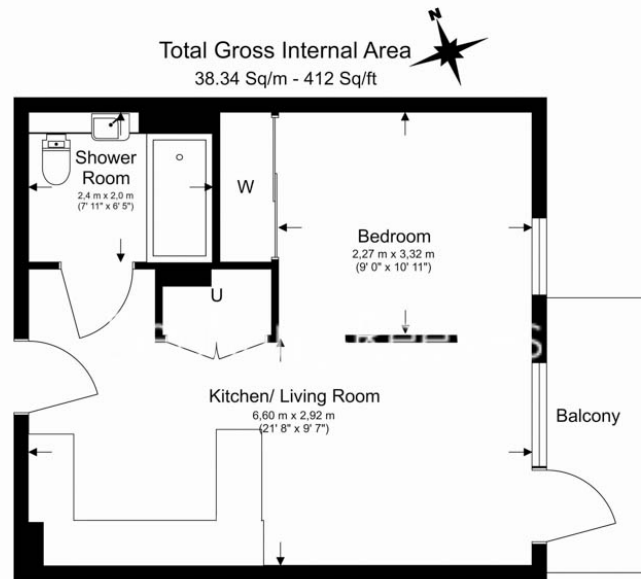

Accolade Avenue, Southall, UB1

£347 per week, £1,504 per month + fees

www.benhams.com

Score	Energy rating	Current	Potential
92+	A		
81-91	B	83 | B	83 | B
69-80	C		
55-68	D		
39-54	E		
21-38	F		
1-20	G		

London branches open six days a week Mon - Sat

Canary Wharf | City | Colindale | Dartmouth Park | Ealing | Fulham
Hammersmith | Hampstead | Highgate | Hyde Park | Kensington | Kew
Knightsbridge | Nine Elms | Shoreditch | Southall | Surrey Quays
Wapping | Wembley | White City | Woolwich

International offices

China | Hong Kong SAR | India | Indonesia | Qatar | Malaysia | Middle East |
Singapore | South Africa | Thailand | Turkey