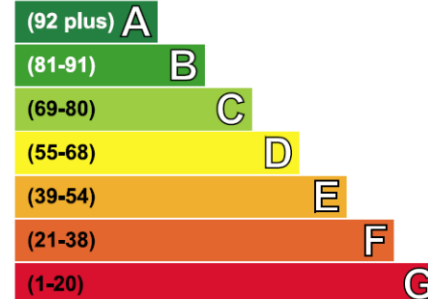

Energy Efficiency Rating

Very energy efficient - lower running costs

	Current	Potential
Very energy efficient - lower running costs		
(92 plus) A		
(81-91) B	84	84
(69-80) C		
(55-68) D		
(39-54) E		
(21-38) F		
(1-20) G		
Not energy efficient - higher running costs		

London branches open six days a week Mon - Sat

Canary Wharf | City | Colindale | Dartmouth Park | Ealing | Fulham
Hammersmith | Hampstead | Highgate | Hyde Park | Kensington | Kew
Knightsbridge | Nine Elms | Shoreditch | Southall | Surrey Quays
Wapping | Wembley | White City | Woolwich

International offices

China | Hong Kong SAR | India | Indonesia | Qatar | Malaysia | Middle East | Pakistan
Singapore | South Africa | Thailand | Turkey