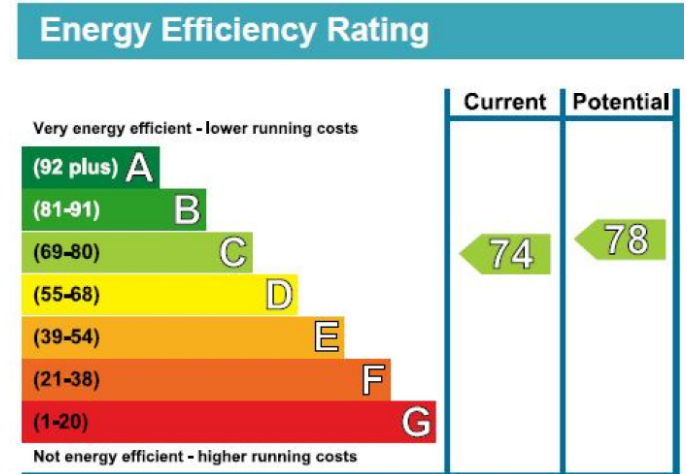

Princelet Street, Spitalfields, E1

£795 per week, £3,445 per month + fees

www.benhams.com

London branches open six days a week Mon - Sat

Canary Wharf | City | Colindale | Dartmouth Park | Ealing | Fulham
Hammersmith | Hampstead | Highgate | Hyde Park | Kensington | Kew
Knightsbridge | Nine Elms | Shoreditch | Southall | Surrey Quays
Wapping | Wembley | White City | Woolwich

International offices

China | Hong Kong SAR | India | Indonesia | Qatar | Malaysia | Middle East |
Singapore | South Africa | Thailand | Turkey