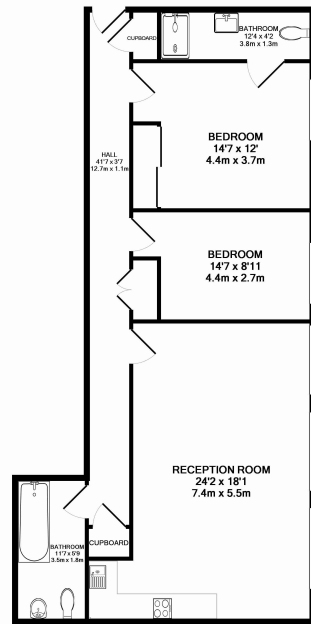

Princelet Street, Spitalfields, E1

£795 per week, £3,445 per month + fees

www.benhams.com

London branches open six days a week Mon - Sat

Canary Wharf | City | Colindale | Dartmouth Park | Ealing | Fulham
Hammersmith | Hampstead | Highgate | Hyde Park | Kensington | Kew
Knightsbridge | Nine Elms | Shoreditch | Southall | Surrey Quays
Wapping | Wembley | White City | Woolwich

International offices

China | Hong Kong SAR | India | Indonesia | Qatar | Malaysia | Middle East |
Singapore | South Africa | Thailand | Turkey