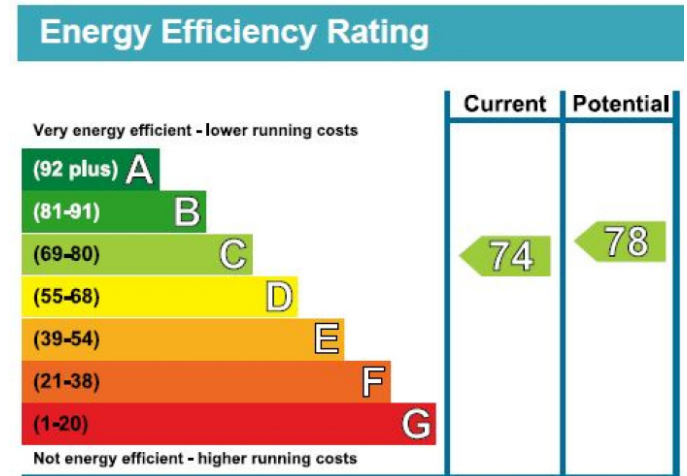

Princelet Street, Spitalfields, E1

£795 per week, £3,445 per month + fees

www.benhams.com

London branches open six days a week Mon - Sat

Canary Wharf | City | Colindale | Dartmouth Park | Ealing | Fulham
Hammersmith | Hampstead | Highgate | Hyde Park | Kensington | Kew
Knightsbridge | Nine Elms | Shoreditch | Southall | Surrey Quays
Wapping | Wembley | White City | Woolwich

International offices

China | Hong Kong SAR | India | Indonesia | Qatar | Malaysia | Middle East |
Singapore | South Africa | Thailand | Turkey