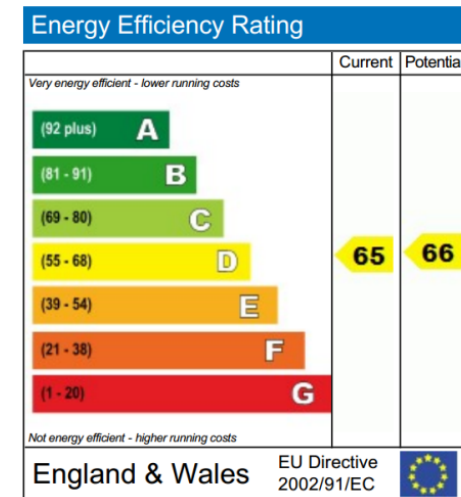

Kingsmill Terrace, St. John's Wood, NW8

£625 per week, £2,708 per month + fees

www.benhams.com