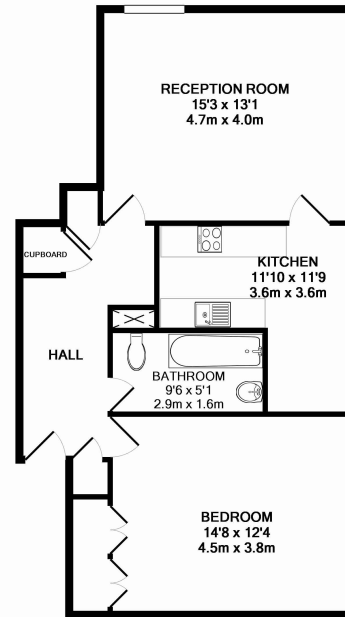

Kingsmill Terrace, St. John's Wood, NW8

£625 per week, £2,708 per month + fees

www.benhams.com

London branches open six days a week Mon - Sat

Canary Wharf | City | Colindale | Dartmouth Park | Ealing | Fulham
Hammersmith | Hampstead | Highgate | Hyde Park | Kensington | Kew
Knightsbridge | Nine Elms | Shoreditch | Southall | Surrey Quays
Wapping | Wembley | White City | Woolwich

International offices

China | Hong Kong SAR | India | Indonesia | Qatar | Malaysia | Middle East |
Singapore | South Africa | Thailand | Turkey

Benham & Reeves