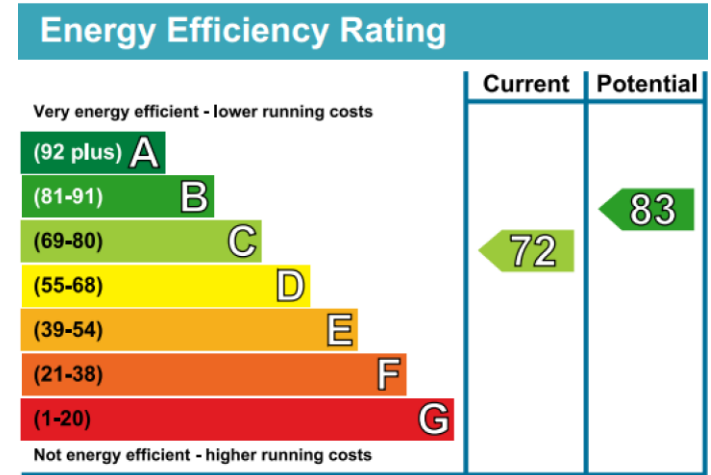

London branches open six days a week Mon - Sat

Canary Wharf | City | Colindale | Dartmouth Park | Ealing | Fulham
Hammersmith | Hampstead | Highgate | Hyde Park | Kensington | Kew
Knightsbridge | Nine Elms | Shoreditch | Southall | Surrey Quays
Wapping | Wembley | White City | Woolwich

International offices

China | Hong Kong SAR | India | Indonesia | Qatar | Malaysia | Middle East |
Singapore | South Africa | Thailand | Turkey