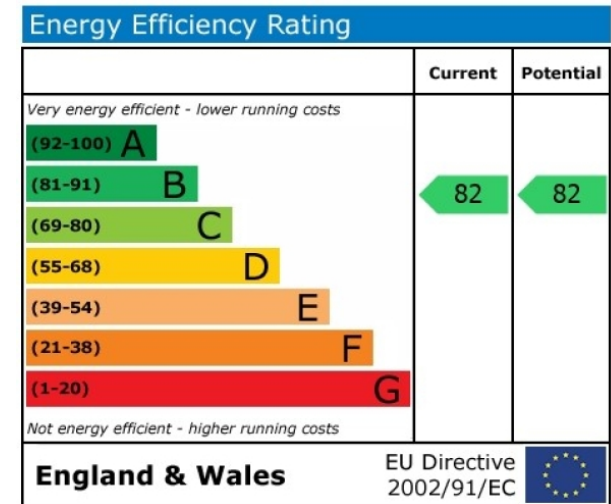

Dowells Street, Surrey Quays, SE10

£439 per week, £1,902 per month + fees

www.benhams.com

30ER.SE10 - 4TH FLOOR
TOTAL APPROX. FLOOR AREA 471 SQ.FT. (43.8 SQ.M.)

London branches open six days a week Mon - Sat

Canary Wharf | City | Colindale | Dartmouth Park | Ealing | Fulham
Hammersmith | Hampstead | Highgate | Hyde Park | Kensington | Kew
Knightsbridge | Nine Elms | Shoreditch | Southall | Surrey Quays
Wapping | Wembley | White City | Woolwich

International offices

China | Hong Kong SAR | India | Indonesia | Qatar | Malaysia | Middle East |
Singapore | South Africa | Thailand | Turkey

Benham & Reeves