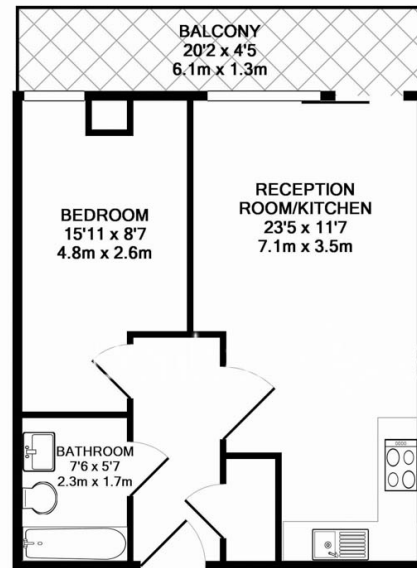

Dowells Street, Surrey Quays, SE10

£439 per week, £1,902 per month + fees

www.benhams.com

30ER.SE10 - 4TH FLOOR
TOTAL APPROX. FLOOR AREA 471 SQ.FT. (43.8 SQ.M.)