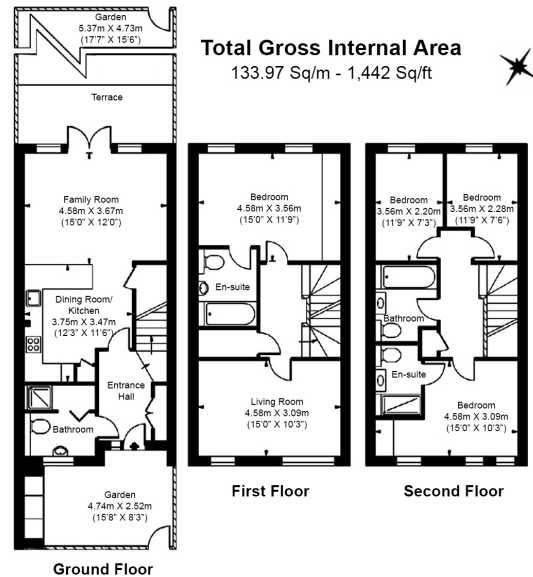

Mary Rose Square, Surrey Quays, SE16

£922 per week, £3,995 per month + fees

www.benhams.com