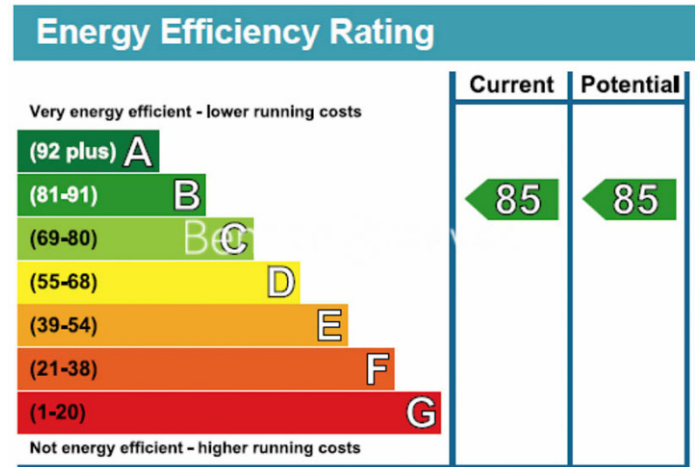

London branches open six days a week Mon - Sat

Canary Wharf | City | Colindale | Dartmouth Park | Ealing | Fulham
Hammersmith | Hampstead | Highgate | Hyde Park | Kensington | Kew
Knightsbridge | Nine Elms | Shoreditch | Southall | Surrey Quays
Wapping | Wembley | White City | Woolwich

International offices

China | Hong Kong SAR | India | Indonesia | Qatar | Malaysia | Middle East |
Singapore | South Africa | Thailand | Turkey