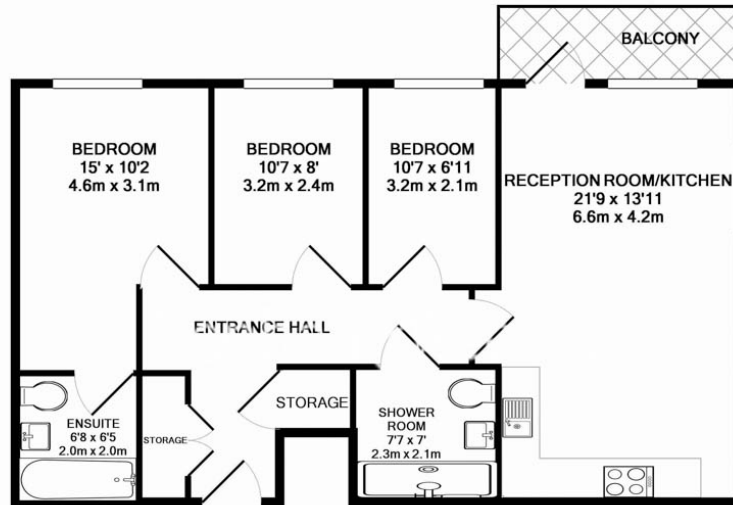

Ashton Reach, Surrey Quays, SE16

£669 per week, £2,900 per month + fees

www.benhams.com

TOTAL APPROX. FLOOR AREA 803 SQ.FT. (74.6 SQ.M.)