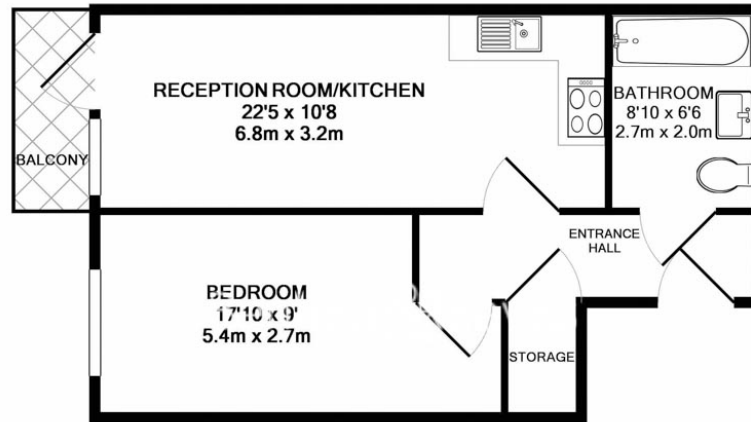

Benham & Reeves

Ashton Reach, Surrey Quays, SE16

£462 per week, £2,000 per month + fees

www.benhams.com

13EH.AR.SE16
 TOTAL APPROX. FLOOR AREA 475 SQ.FT. (44.2 SQ.M.)
 Whilst every attempt has been made to ensure the accuracy of the floor plan contained here, measurements of doors, windows, rooms and any other items are approximate and no responsibility is taken for any error, omission, or mis-statement. This plan is for illustrative purposes only and should be used as such by any prospective purchaser. The services, systems and appliances shown have not been tested and no guarantee as to their operability or efficiency can be given
 Made with Metropix ©2017