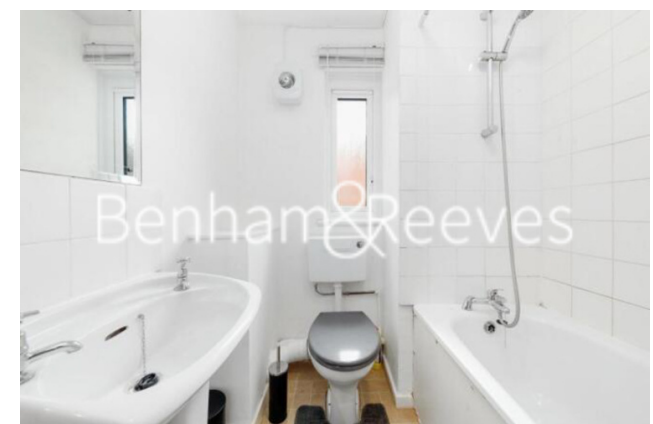

1 Bedroom   1 Bathroom   Furnished

Charming apartment with separate entrance and private patio garden situated within a vibrant neighbourhood a short walk from Surrey Quays Station (Windrush Lane).

Please [click here](#) for full detail

Property features

**RENT INCLUSIVE OF HEATING AND HOT WATER BILLS. | SEPARATE KITCHEN including White goods | RECEPTION/LIVING ROOM | ONE BEDROOM PLUS ONE BATHROOM FLAT | OUTSIDE SPACE - Front and back patio | EPC-C | OFFERED ON UNFURNISHED/PART FURNISHED by separate negotiatio | AVAILABLE FROM 1ST AUGUST | CLOSE TO SURREY QUAYS STATION (Windrush Line)

For more information about this property, please call our Surrey Quays branch on

020 7740 3050

Redress & Client Money Protection :

Benham and Reeves are members of The Property Ombudsman redress scheme and have Client Money protection with ARLA Propertymark. You can find more information on our website at <https://www.benhams.com/membership/>

Benham & Reeves