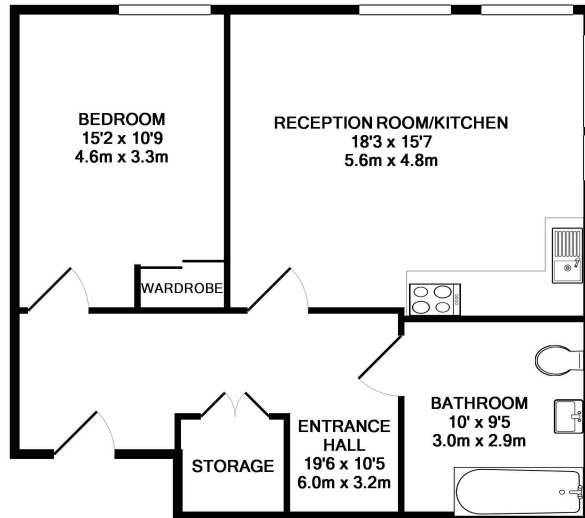

Ashton Reach, Surrey Quays, SE16

£456 per week, £1,975 per month + fees

www.benhams.com

TOTAL APPROX. FLOOR AREA 715 SQ.FT. (66.5 SQ.M.)

Score	Energy rating	Current	Potential
92+	A		
81-91	B	83 B	83 B
69-80	C		
55-68	D		
39-54	E		
21-38	F		
1-20	G		

London branches open six days a week Mon - Sat

Canary Wharf | City | Colindale | Dartmouth Park | Ealing | Fulham
Hammersmith | Hampstead | Highgate | Hyde Park | Kensington | Kew
Knightsbridge | Nine Elms | Shoreditch | Southall | Surrey Quays
Wapping | Wembley | White City | Woolwich

International offices

China | Hong Kong SAR | India | Indonesia | Qatar | Malaysia | Middle East |
Singapore | South Africa | Thailand | Turkey