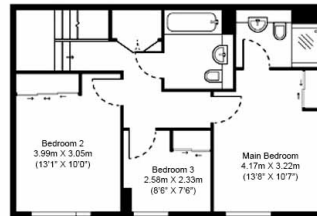

Pell Street, Surrey Quays, SE8

£670 per week, £2,903 per month + fees

www.benhams.com

Total Gross Internal Area
105.7 Sq/m - 1137.75 Sq/ft

First Floor