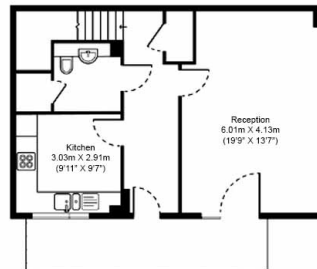

Ground Floor

Score	Energy rating	Current	Potential
92+	A		
81-91	B	85 | B	85 | B
69-80	C		
55-68	D		
39-54	E		
21-38	F		
1-20	G		

London branches open six days a week Mon - Sat

Canary Wharf | City | Colindale | Dartmouth Park | Ealing | Fulham
Hammersmith | Hampstead | Highgate | Hyde Park | Kensington | Kew
Knightsbridge | Nine Elms | Shoreditch | Southall | Surrey Quays
Wapping | Wembley | White City | Woolwich

International offices

China | Hong Kong SAR | India | Indonesia | Qatar | Malaysia | Middle East |
Singapore | South Africa | Thailand | Turkey