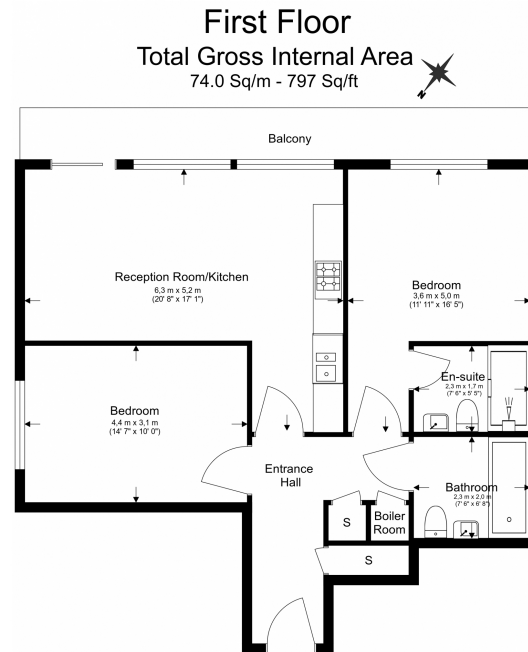

Gothenburg Court, Surrey Quays, SE8

£577 per week, £2,500 per month + fees

www.benhams.com

Energy Efficiency Rating		
	Current	Potential
Very energy efficient - lower running costs		
(92+) A		
(81-91) B	85	85
(69-80) C		
(55-68) D		
(39-54) E		
(21-38) F		
(1-20) G		
Not energy efficient - higher running costs		
England, Scotland & Wales	EU Directive 2002/91/EC	

London branches open six days a week Mon - Sat

Canary Wharf | City | Colindale | Dartmouth Park | Ealing | Fulham
Hammersmith | Hampstead | Highgate | Hyde Park | Kensington | Kew
Knightsbridge | Nine Elms | Shoreditch | Southall | Surrey Quays
Wapping | Wembley | White City | Woolwich

International offices

China | Hong Kong SAR | India | Indonesia | Qatar | Malaysia | Middle East |
Singapore | South Africa | Thailand | Turkey

Benham & Reeves