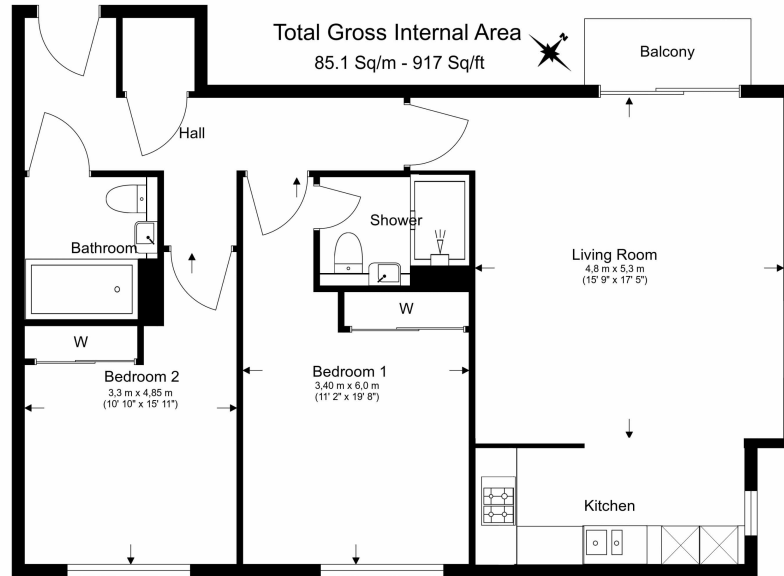

Erebus Drive, Thamesmead, SE28

£462 per week, £2,002 per month + fees

www.benhams.com

Score	Energy rating	Current	Potential
92+	A		
81-91	B		
69-80	C	76 | c	77 | c
55-68	D		
39-54	E		
21-38	F		
1-20	G		

London branches open six days a week Mon - Sat

Canary Wharf | City | Colindale | Dartmouth Park | Ealing | Fulham
Hammersmith | Hampstead | Highgate | Hyde Park | Kensington | Kew
Knightsbridge | Nine Elms | Shoreditch | Southall | Surrey Quays
Wapping | Wembley | White City | Woolwich

International offices

China | Hong Kong SAR | India | Indonesia | Qatar | Malaysia | Middle East |
Singapore | South Africa | Thailand | Turkey