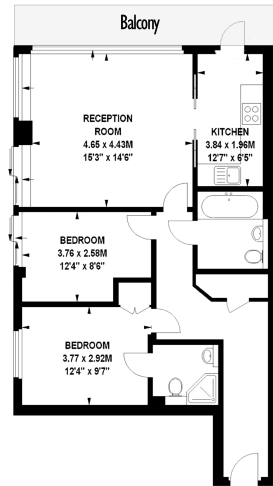

Fountain House, The Boulevard, SW6

£715 per week, £3,100 per month + fees

www.benhams.com

2nd Floor
Approx gross internal area: 805sq/ft - 75sq/m

Score	Energy rating	Current	Potential
92+	A		
81-91	B		
69-80	C	74 | c	74 | c
55-68	D		
39-54	E		
21-38	F		
1-20	G		

London branches open six days a week Mon - Sat

Canary Wharf | City | Colindale | Dartmouth Park | Ealing | Fulham
Hammersmith | Hampstead | Highgate | Hyde Park | Kensington | Kew
Knightsbridge | Nine Elms | Shoreditch | Southall | Surrey Quays
Wapping | Wembley | White City | Woolwich

International offices

China | Hong Kong SAR | India | Indonesia | Qatar | Malaysia | Middle East | Pakistan
Singapore | South Africa | Thailand | Turkey