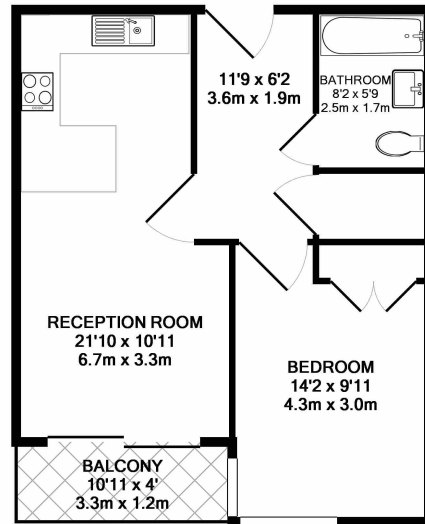

Please [click here](#) for full detail

Property features

1 Bedroom | 1 Bathroom | Reception | Furn/Unfurn | Fitted Kitchen | EPC-B | Wood floor | Gym | Nearby Imperial Wharf Overground station

For more information about this property, please call our Fulham branch on

Benham & Reeves

Lockside House, Thurstan Street, SW6

£600 per week, £2,600 per month + fees

www.benhams.com

2ND FLOOR
TOTAL APPROX. FLOOR AREA 496 SQ.FT. (46.1 SQ.M.)
Whilst every attempt has been made to ensure the accuracy of the floor plan contained here, measurements of doors, windows, rooms and any other items are approximate and no responsibility is taken for any error, omission, or mis-statement. This plan is for illustrative purposes only and should be used as such by any prospective purchaser. The services, systems and appliances shown have not been tested and no guarantee as to their operability or efficiency can be given
Made with Metropix ©2018