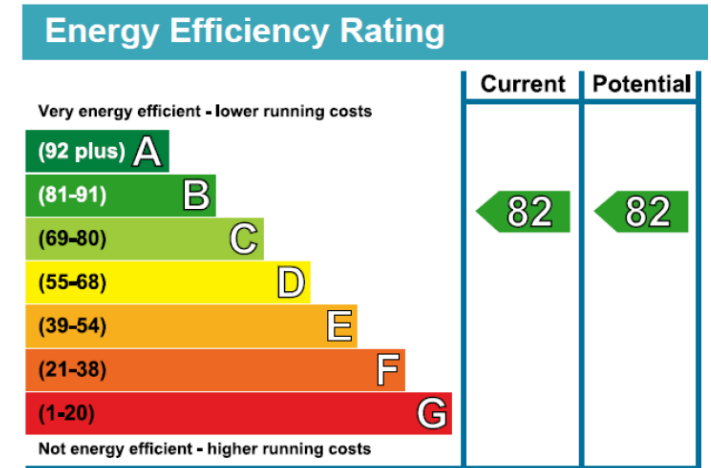

London branches open six days a week Mon - Sat

Canary Wharf | City | Colindale | Dartmouth Park | Ealing | Fulham
Hammersmith | Hampstead | Highgate | Hyde Park | Kensington | Kew
Knightsbridge | Nine Elms | Shoreditch | Southall | Surrey Quays
Wapping | Wembley | White City | Woolwich

International offices

China | Hong Kong SAR | India | Indonesia | Qatar | Malaysia | Middle East |
Singapore | South Africa | Thailand | Turkey