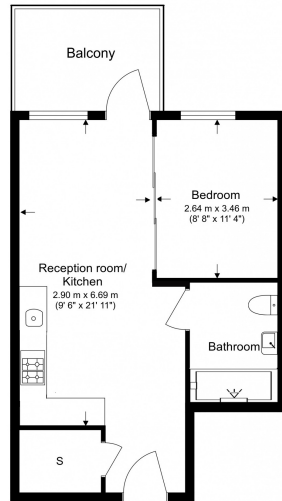

Faulkner House, Tierney Lane, W6

£612 per week, £2,650 per month + fees

www.benhams.com

Ground floor
Total Gross Internal Area
42.1 Sq/m - 453 Sq/ft

Benham & Reeves

Score	Energy rating	Current	Potential
92+	A		
81-91	B	83 B	83 B
69-80	C		
55-68	D		
39-54	E		
21-38	F		
1-20	G		

London branches open six days a week Mon - Sat

Canary Wharf | City | Colindale | Dartmouth Park | Ealing | Fulham
Hammersmith | Hampstead | Highgate | Hyde Park | Kensington | Kew
Knightsbridge | Nine Elms | Shoreditch | Southall | Surrey Quays
Wapping | Wembley | White City | Woolwich

International offices

China | Hong Kong SAR | India | Indonesia | Qatar | Malaysia | Middle East |
Singapore | South Africa | Thailand | Turkey

Benham & Reeves