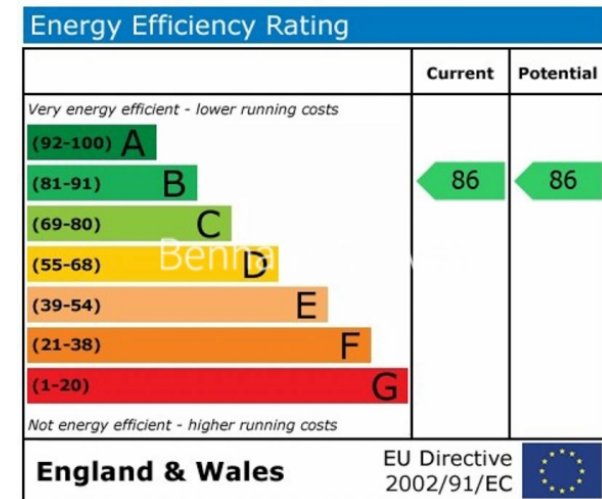

The Broadway, Tooting, SW17

£439 per week, £1,901 per month + fees

www.benhams.com