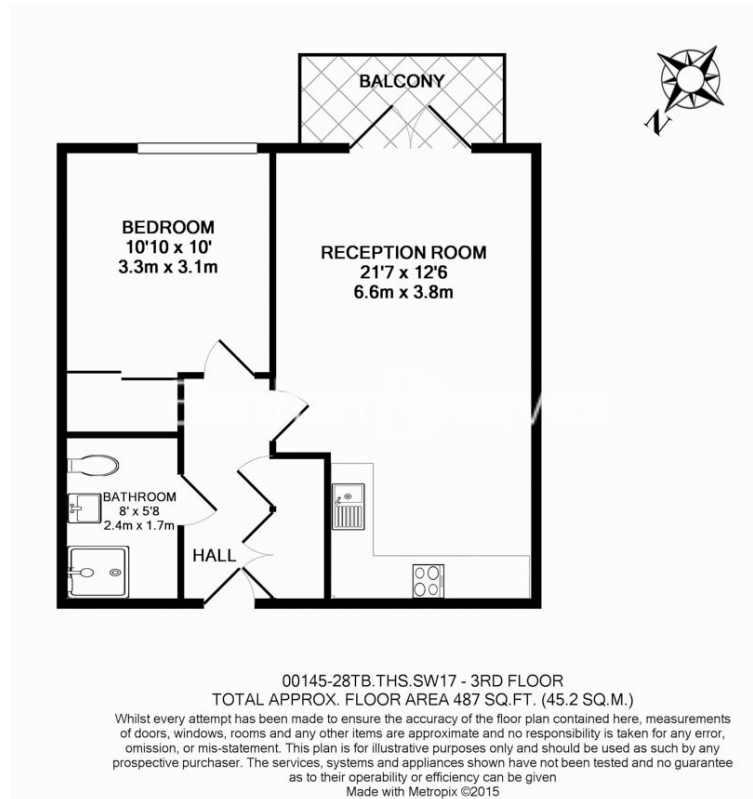

The Broadway, Tooting, SW17

£439 per week, £1,901 per month + fees

www.benhams.com